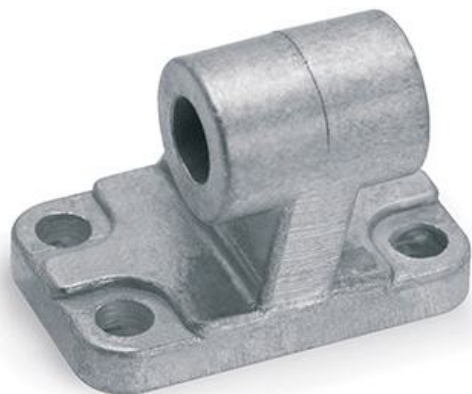

## 90° Swivel combination for female trunnion - Mod. ZC

Product code: ZC-80

Datasheet creation date: 19/05/2026 08:33

Check the most updated document online [click here](#)

### ■ TECHNICAL DATA

Mod.	ZC-80
------	-------

## 90° Swivel combination for female trunnion - Mod. ZC

Product code: ZC-80