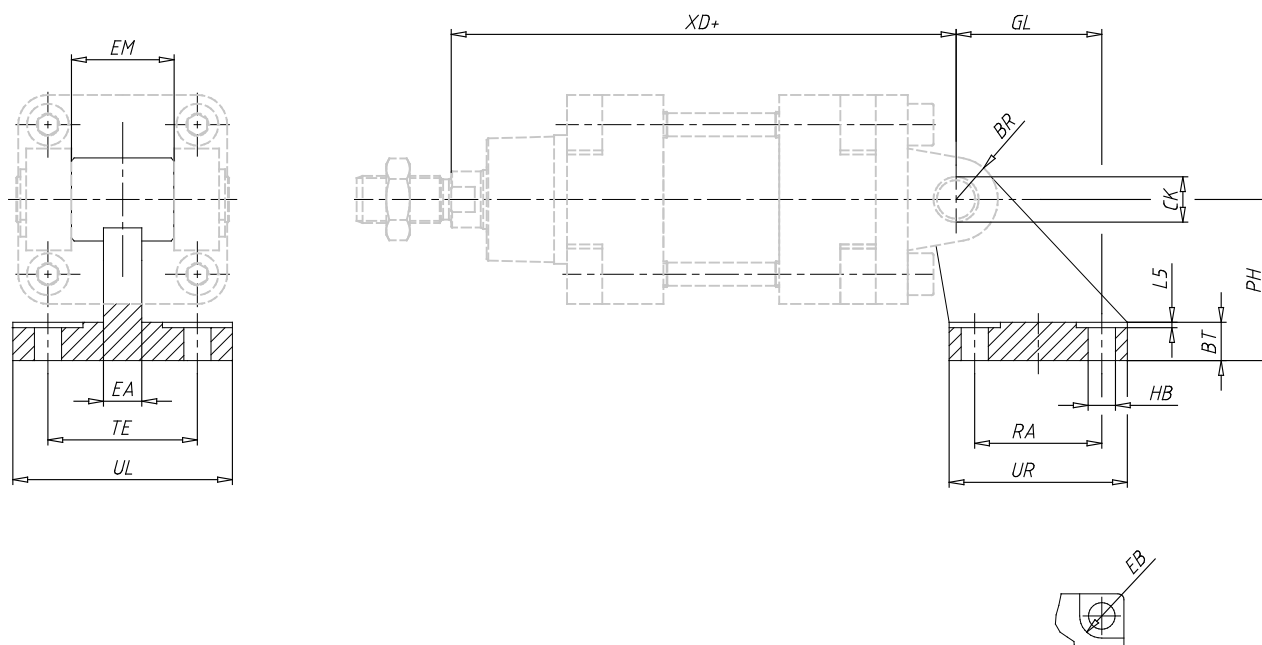

## 90° Swivel combination for female trunnion - Mod. ZC

Product code: ZC-80

Datasheet creation date: 19/05/2026 08:33

Check the most updated document online [click here](#)

### ■ TECHNICAL DATA

Mod.	ZC-80
------	-------

## 90° Swivel combination for female trunnion - Mod. ZC

Product code: ZC-80

### DIMENSIONS

EB (EB / mm)	18
CK (CK / mm)	16
HB (HB / mm)	11.0
XD (XD / mm)	210
TE (TE / mm)	66
UL (UL / mm)	86
EA (EA / mm)	20
GL (GL / mm)	47
L5 (L5 / mm)	2.5
RA (RA / mm)	40
EM (EM / mm)	50
EMTOL (EM tolerance)	-0.2/-0.6
UR (UR / mm)	60
PH (PH / mm)	63
BT (BT / mm)	14
BR (BR / mm)	15.0