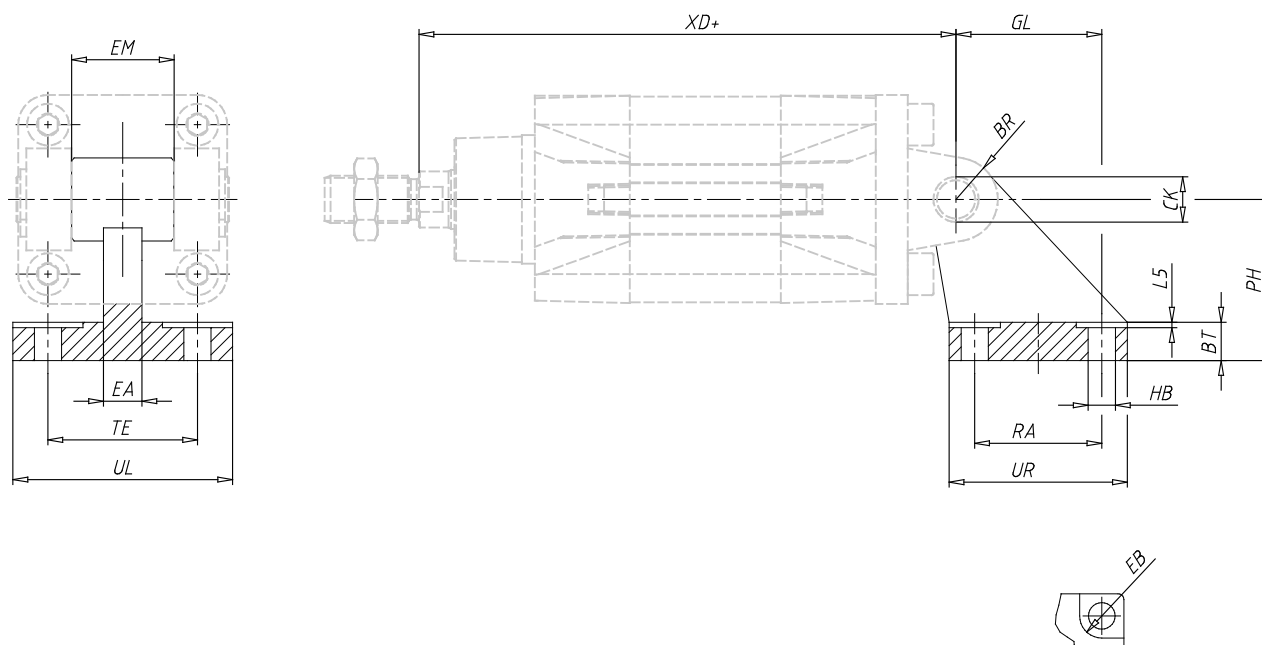

90° Swivel combination - Mod. ZC

Product code: ZC-63

Datasheet creation date: 19/05/2026 08:56

Check the most updated document online [click here](#)

■ TECHNICAL DATA

Mod.	ZC-63
------	-------

90° Swivel combination - Mod. ZC

Product code: ZC-63

DIMENSIONS

EB (mm)	15
CK (mm)	16
HB (mm)	9.0
XD (mm)	190
TE (mm)	52
UL (mm)	67
EA (mm)	16
GL (mm)	37
L5 (mm)	1.6
RA (mm)	35
EM (mm)	40
EM Tolerance	-0.2/-0.6
UR (mm)	50
PH (mm)	50
BT (mm)	14
BR (mm)	15.0