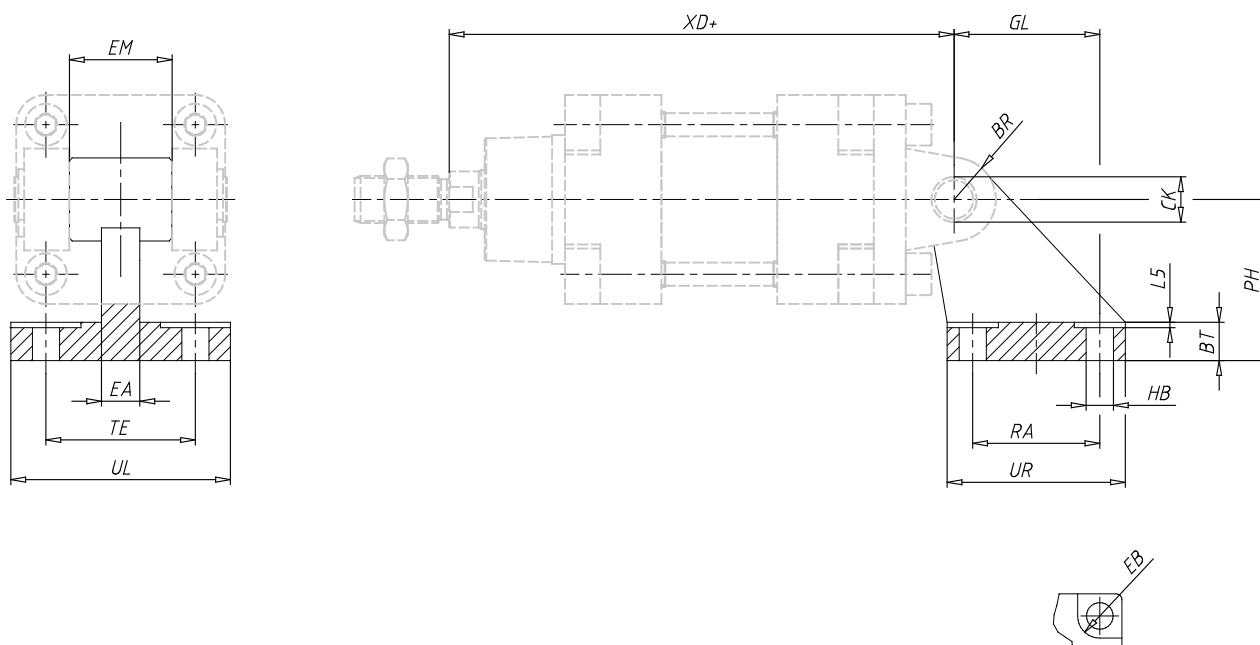

90° Swivel combination for female trunnion - Mod. ZC

Product code: ZC-50

Datasheet creation date: 19/05/2026 08:55

Check the most updated document online [click here](#)

TECHNICAL DATA

Mod.	ZC-50
------	-------

90° Swivel combination for female trunnion - Mod. ZC

Product code: ZC-50

DIMENSIONS

EB (mm)	15
CK (mm)	12
HB (mm)	9.0
XD (mm)	170
TE (mm)	50
UL (mm)	65
EA (mm)	16
GL (mm)	33
L5 (mm)	1.6
RA (mm)	30
EM (mm)	32
Tolerance	-0.2/-0.6
UR (mm)	45
PH (mm)	45
BT (mm)	12
BR (mm)	13.0