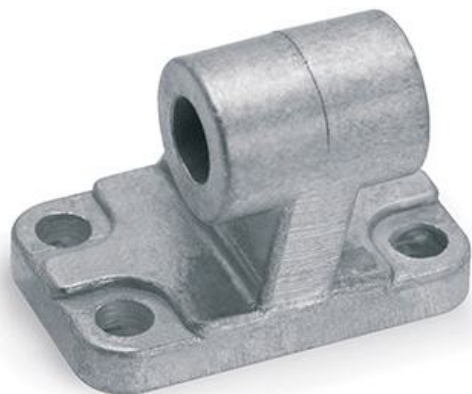

90° Swivel combination for female trunnion - Mod. ZC

Product code: ZC-50

Datasheet creation date: 19/05/2026 08:55

Check the most updated document online [click here](#)

TECHNICAL DATA

Mod.	ZC-50
------	-------

90° Swivel combination for female trunnion - Mod. ZC

Product code: ZC-50

DIMENSIONS

EB (mm)	15
CK (mm)	12
HB (mm)	9.0
XD (mm)	170
TE (mm)	50
UL (mm)	65
EA (mm)	16
GL (mm)	33
L5 (mm)	1.6
RA (mm)	30
EM (mm)	32
Tolerance	-0.2/-0.6
UR (mm)	45
PH (mm)	45
BT (mm)	12
BR (mm)	13.0