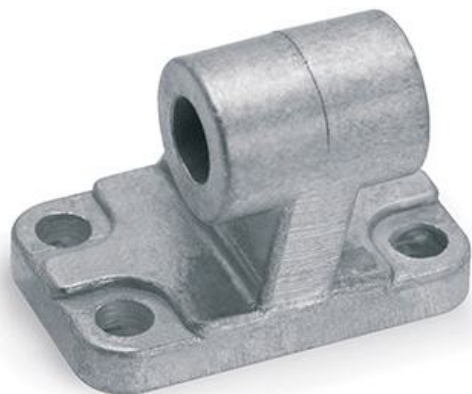

## 90° Swivel combination for female trunnion - Mod. ZC

Product code: ZC-40

Datasheet creation date: 19/05/2026 08:33

Check the most updated document online [click here](#)

### ■ TECHNICAL DATA

Mod.	ZC-40
------	-------

## 90° Swivel combination for female trunnion - Mod. ZC

Product code: ZC-40