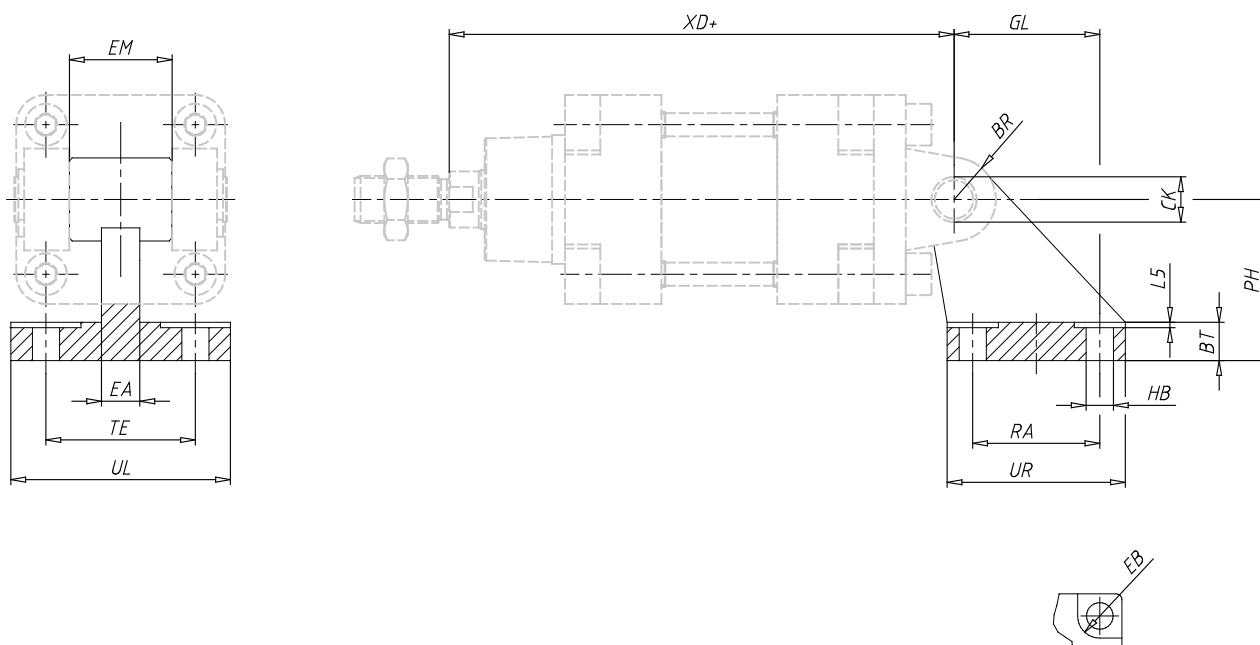

## 90° Swivel combination for female trunnion - Mod. ZC

Product code: ZC-40

Datasheet creation date: 19/05/2026 08:33

Check the most updated document online [click here](#)

### ■ TECHNICAL DATA

Mod.	ZC-40
------	-------

## 90° Swivel combination for female trunnion - Mod. ZC

Product code: ZC-40

### DIMENSIONS

EB (EB / mm)	11
CK (CK / mm)	12
HB (HB / mm)	6.6
XD (XD / mm)	160
TE (TE / mm)	41
UL (UL / mm)	54
EA (EA / mm)	15
GL (GL / mm)	24
L5 (L5 / mm)	1.6
RA (RA / mm)	22
EM (EM / mm)	28
EMTOL (EM tolerance)	-0.2/-0.6
UR (UR / mm)	35
PH (PH / mm)	36
BT (BT / mm)	10
BR (BR / mm)	11.0