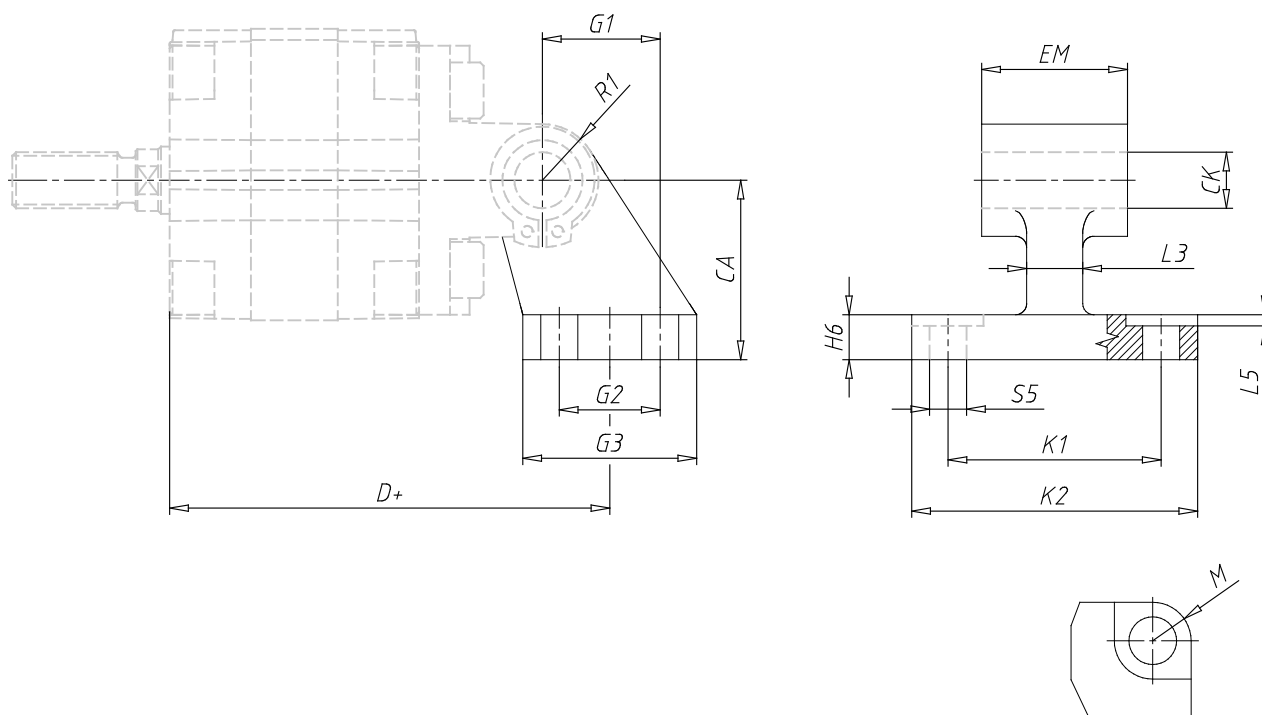

## 90° Swivel combination for female trunnion - Mod. ZC

Product code: ZC-100

Datasheet creation date: 19/05/2026 08:33

Check the most updated document online [click here](#)

### ■ TECHNICAL DATA

Mod.	ZC-100
------	--------

## 90° Swivel combination for female trunnion - Mod. ZC

Product code: ZC-100

### DIMENSIONS

H13 (mm)	18
Ø CK H9 (mm)	20
Ø S5 H13 (mm)	11.0
(mm)	137.5
JS14 (mm)	76
MAX (mm)	96
MAX (mm)	20
JS14 (mm)	55
MAX (mm)	2.5
JS14 (mm)	50
-0.2/-0.6 (mm)	60
SJ14 (mm)	70
JS15 (mm)	71
(mm)	15
MAX (mm)	19