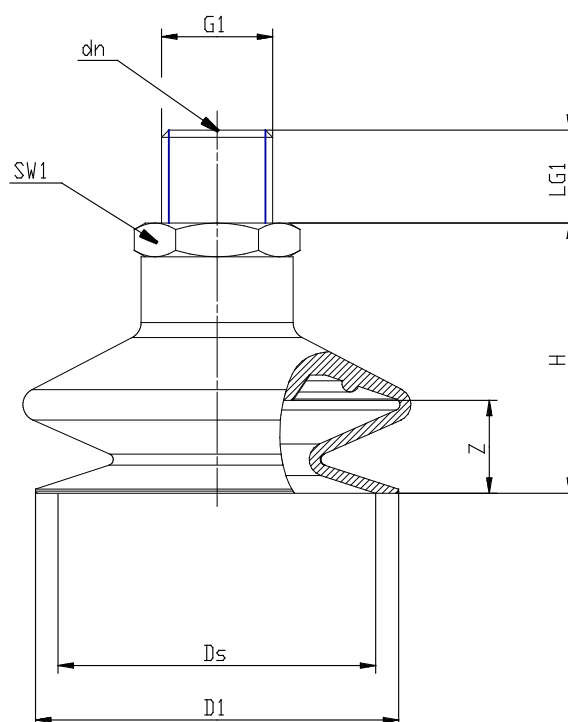

Bellows suction pads Series VTCL - Series VTCL (1,5 folds)

Product code: VTCL-530S-1/4M

Datasheet creation date: 19/05/2026 16:20

Check the most updated document online [click here](#)

TECHNICAL DATA

Series	VTCL
Materials	S = Silicone
Thread size (mm)	G1/4
Thread type	M = male

Bellows suction pads Series VTCL - Series VTCL (1,5 folds)

Product code: VTCL-530S-1/4M

DIMENSIONS

D1 (mm)	53.0
DN (mm)	4.4
DS (mm)	50.0
G1	G1/4 M
H (mm)	38.0
LG1 (mm)	11.0
SW1 (mm)	17
Z (mm)	15.0
Suction pad	VTCL-530*
Nipple	NPV-S-1/4-M