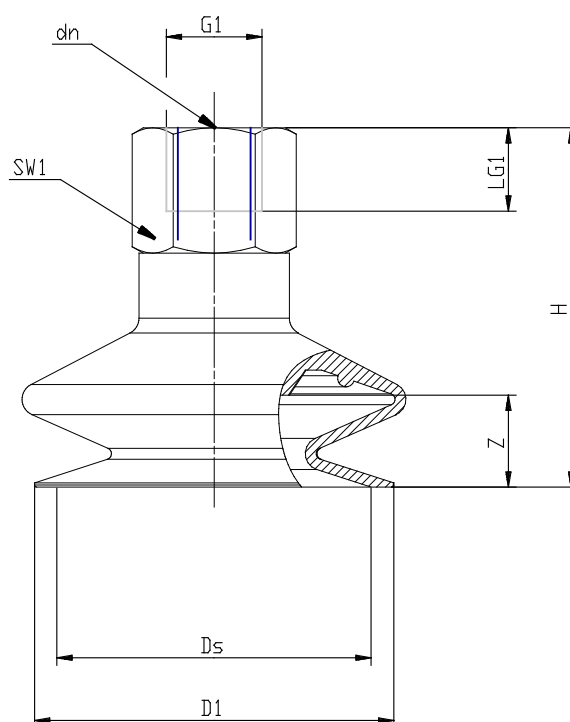

## Bellows suction pads Series VTCL - Series VTCL (1,5 folds)

Product code: VTCL-530S-1/4F

Datasheet creation date: 19/05/2026 16:42

Check the most updated document online [click here](#)

### TECHNICAL DATA

<b>Series</b>	VTCL
<b>Materials</b>	S = Silicone
<b>Thread size (mm)</b>	G1/4
<b>Thread type</b>	F = female

## Bellows suction pads Series VTCL - Series VTCL (1,5 folds)

Product code: VTCL-530S-1/4F

### DIMENSIONS

<b>D1 (mm)</b>	53.0
<b>DN (mm)</b>	4.4
<b>DS (mm)</b>	50.0
<b>G1</b>	G1/4 F
<b>H (mm)</b>	49.0
<b>LG1 (mm)</b>	12.0
<b>SW1 (mm)</b>	17
<b>Z (mm)</b>	15.0
<b>Suction pad</b>	VTCL-530*
<b>Nipple</b>	NPV-S-1/4-F