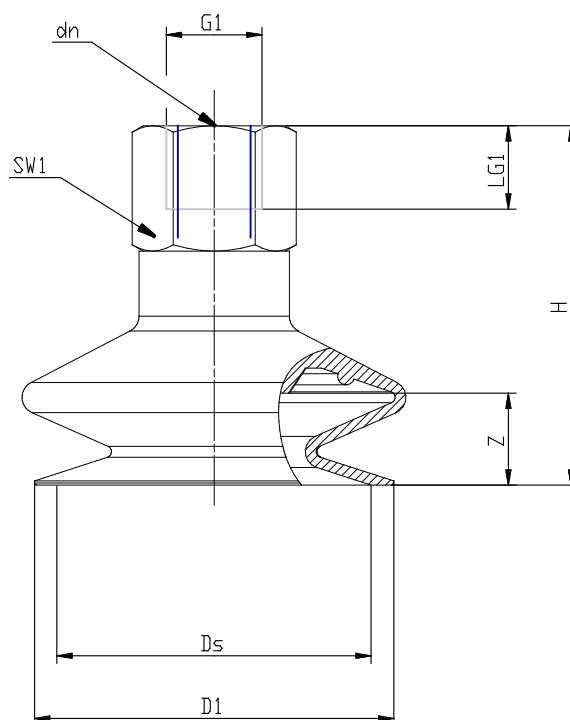

Bellows suction pads Series VTCL - Series VTCL (1,5 folds)

Product code: VTCL-530N-1/4F

Datasheet creation date: 19/05/2026 16:20

Check the most updated document online [click here](#)

TECHNICAL DATA

Series	VTCL
Materials	N = NBR
Thread size (mm)	G1/4
Thread type	F = female

Bellows suction pads Series VTCL - Series VTCL (1,5 folds)

Product code: VTCL-530N-1/4F

DIMENSIONS

D1 (mm)	53.0
DN (mm)	4.4
DS (mm)	50.0
G1	G1/4 F
H (mm)	49.0
LG1 (mm)	12.0
SW1 (mm)	17
Z (mm)	15.0
Suction pad	VTCL-530*
Nipple	NPV-S-1/4-F