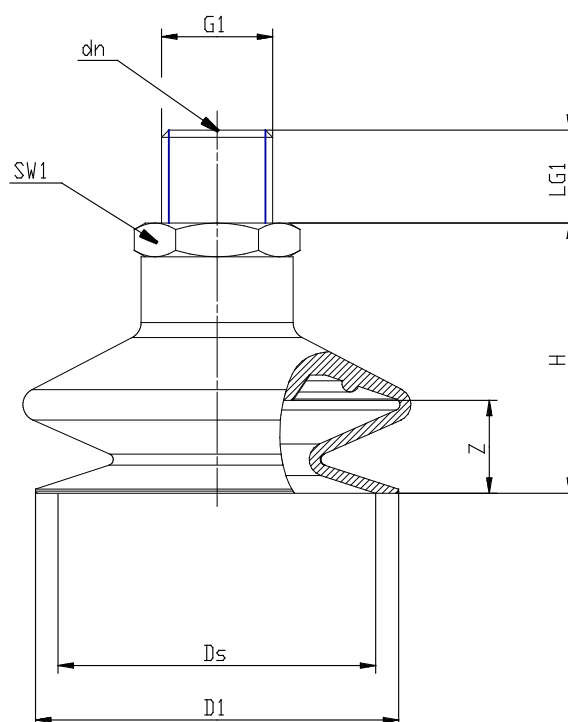

Bellows suction pads Series VTCL - Series VTCL (1,5 folds)

Product code: VTCL-430S-1/4M

Datasheet creation date: 19/05/2026 16:21

Check the most updated document online [click here](#)

TECHNICAL DATA

Series	VTCL
Materials	S = Silicone
Thread size (mm)	G1/4
Thread type	M = male

Bellows suction pads Series VTCL - Series VTCL (1,5 folds)

Product code: VTCL-430S-1/4M

DIMENSIONS

D1 (mm)	43.0
DN (mm)	4.4
DS (mm)	38.0
G1	G1/4 M
H (mm)	32.0
LG1 (mm)	11.0
SW1 (mm)	17
Z (mm)	10.0
Suction pad	VTCL-430*
Nipple	NPV-S-1/4-M