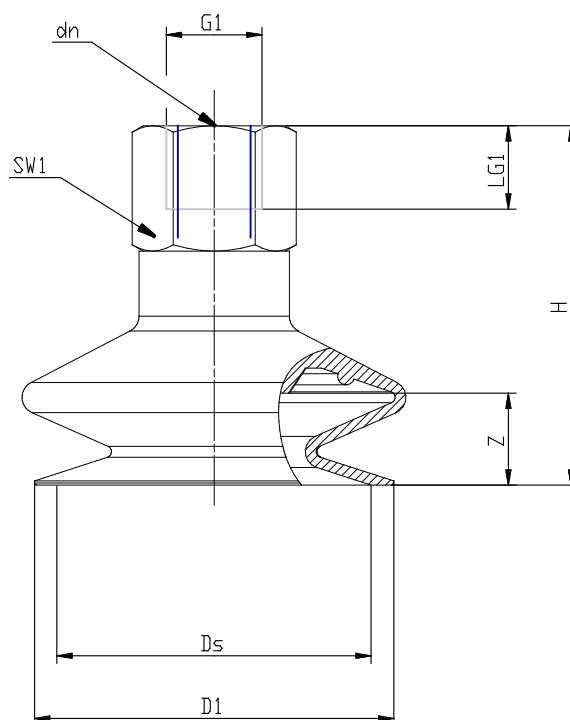

Bellows suction pads Series VTCL - Series VTCL (1,5 folds)

Product code: VTCL-430S-1/4F

Datasheet creation date: 19/05/2026 16:42

Check the most updated document online [click here](#)

TECHNICAL DATA

Series	VTCL
Materials	S = Silicone
Thread size (mm)	G1/4
Thread type	F = female

Bellows suction pads Series VTCL - Series VTCL (1,5 folds)

Product code: VTCL-430S-1/4F

DIMENSIONS

D1 (mm)	43.0
DN (mm)	4.4
DS (mm)	38.0
G1	G1/4 F
H (mm)	43.0
LG1 (mm)	12.0
SW1 (mm)	17
Z (mm)	10.0
Suction pad	VTCL-430*
Nipple	NPV-S-1/4-F