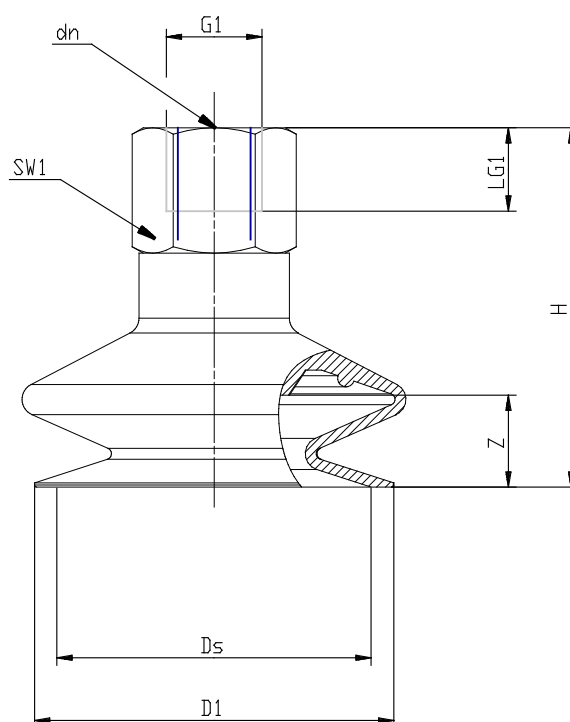

Bellows suction pads Series VTCL - Series VTCL (1,5 folds)

Product code: VTCL-430N-1/4F

Datasheet creation date: 19/05/2026 16:20

Check the most updated document online [click here](#)

TECHNICAL DATA

Series	VTCL
Materials	N = NBR
Thread size (mm)	G1/4
Thread type	F = female

Bellows suction pads Series VTCL - Series VTCL (1,5 folds)

Product code: VTCL-430N-1/4F

DIMENSIONS

D1 (mm)	43.0
DN (mm)	4.4
DS (mm)	38.0
G1	G1/4 F
H (mm)	43.0
LG1 (mm)	12.0
SW1 (mm)	17
Z (mm)	10.0
Suction pad	VTCL-430*
Nipple	NPV-S-1/4-F