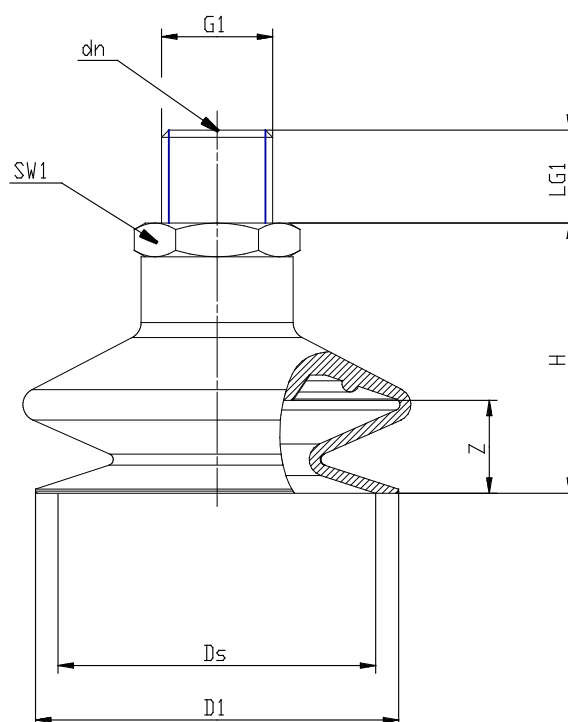

Bellows suction pads Series VTCL - Series VTCL (1,5 folds)

Product code: VTCL-330S-1/4M

Datasheet creation date: 19/05/2026 16:21

Check the most updated document online [click here](#)

TECHNICAL DATA

Series	VTCL
Materials	S = Silicone
Thread size (mm)	G1/4
Thread type	M = male

Bellows suction pads Series VTCL - Series VTCL (1,5 folds)

Product code: VTCL-330S-1/4M

DIMENSIONS

D1 (mm)	33.0
DN (mm)	4.4
DS (mm)	30.0
G1	G1/4 M
H (mm)	31.0
LG1 (mm)	11.0
SW1 (mm)	17
Z (mm)	12.0
Suction pad	VTCL-330*
Nipple	NPV-S-1/4-M