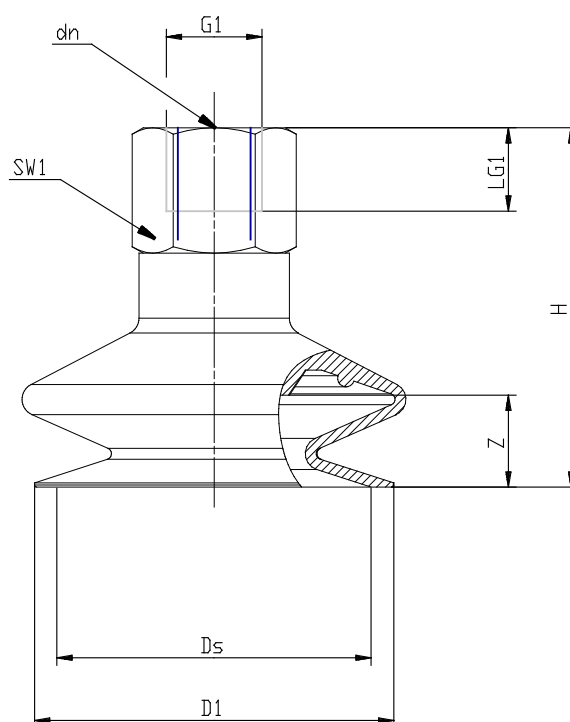

## Bellows suction pads Series VTCL - Series VTCL (1,5 folds)

Product code: VTCL-330S-1/4F

Datasheet creation date: 19/05/2026 16:20

Check the most updated document online [click here](#)

### TECHNICAL DATA

<b>Series</b>	VTCL
<b>Materials</b>	S = Silicone
<b>Thread size (mm)</b>	G1/4
<b>Thread type</b>	F = female

## Bellows suction pads Series VTCL - Series VTCL (1,5 folds)

Product code: VTCL-330S-1/4F

### DIMENSIONS

<b>D1 (mm)</b>	33.0
<b>DN (mm)</b>	4.4
<b>DS (mm)</b>	30.0
<b>G1</b>	G1/4 F
<b>H (mm)</b>	42.0
<b>LG1 (mm)</b>	12.0
<b>SW1 (mm)</b>	17
<b>Z (mm)</b>	12.0
<b>Suction pad</b>	VTCL-330*
<b>Nipple</b>	NPV-S-1/4-F