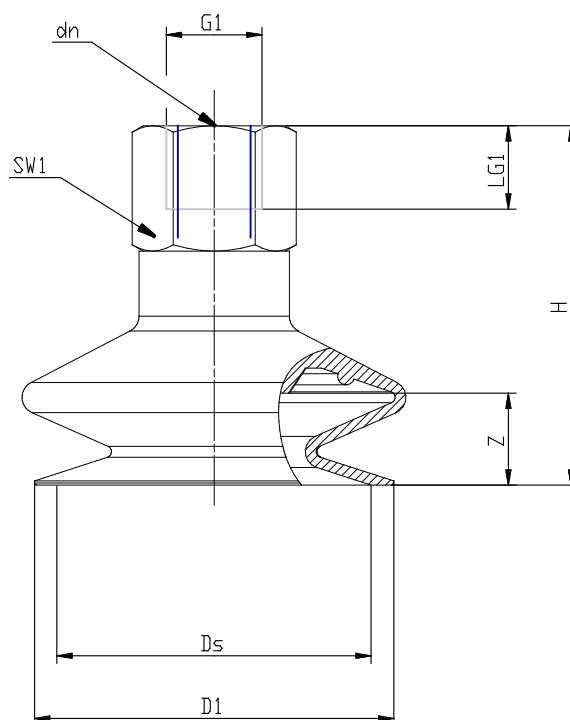

## Bellows suction pads Series VTCL - Series VTCL (1,5 folds)

Product code: VTCL-330N-1/4F

Datasheet creation date: 19/05/2026 16:19

Check the most updated document online [click here](#)

### TECHNICAL DATA

<b>Series</b>	VTCL
<b>Materials</b>	N = NBR
<b>Thread size (mm)</b>	G1/4
<b>Thread type</b>	F = female

## Bellows suction pads Series VTCL - Series VTCL (1,5 folds)

Product code: VTCL-330N-1/4F

### DIMENSIONS

<b>D1 (mm)</b>	33.0
<b>DN (mm)</b>	4.4
<b>DS (mm)</b>	30.0
<b>G1</b>	G1/4 F
<b>H (mm)</b>	42.0
<b>LG1 (mm)</b>	12.0
<b>SW1 (mm)</b>	17
<b>Z (mm)</b>	12.0
<b>Suction pad</b>	VTCL-330*
<b>Nipple</b>	NPV-S-1/4-F