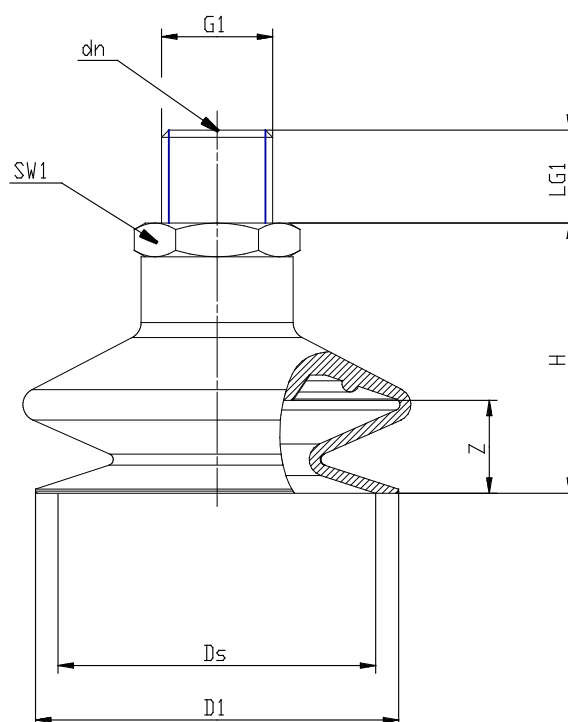

Bellows suction pads Series VTCL - Series VTCL (1,5 folds)

Product code: VTCL-250S-1/8M

Datasheet creation date: 19/05/2026 16:19

Check the most updated document online [click here](#)

TECHNICAL DATA

Series	VTCL
Materials	S = Silicone
Thread size (mm)	G1/8
Thread type	M = male

Bellows suction pads Series VTCL - Series VTCL (1,5 folds)

Product code: VTCL-250S-1/8M

DIMENSIONS

D1 (mm)	23.7
DN (mm)	3.5
DS (mm)	22.5
G1	G1/8 M
H (mm)	29.0
LG1 (mm)	7.5
SW1 (mm)	14
Z (mm)	12.0
Suction pad	VTCL-250*
Nipple	NPV-R-1/8-M