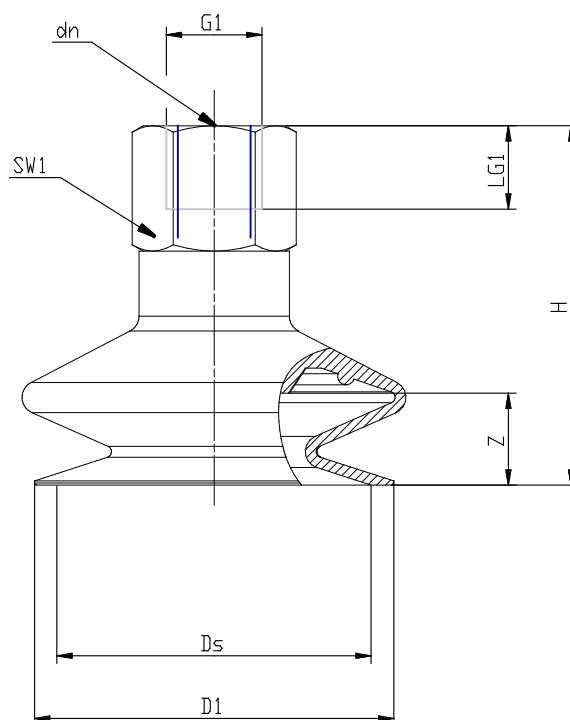

Bellows suction pads Series VTCL - Series VTCL (1,5 folds)

Product code: VTCL-250S-1/8F

Datasheet creation date: 19/05/2026 16:19

Check the most updated document online [click here](#)

TECHNICAL DATA

Series	VTCL
Materials	S = Silicone
Thread size (mm)	G1/8
Thread type	F = female

Bellows suction pads Series VTCL - Series VTCL (1,5 folds)

Product code: VTCL-250S-1/8F

DIMENSIONS

D1 (mm)	23.7
DN (mm)	3.5
DS (mm)	22.5
G1	G1/8 F
H (mm)	35.0
LG1 (mm)	8.5
SW1 (mm)	14
Z (mm)	12.0
Suction pad	VTCL-250*
Nipple	NPV-R-1/8-F