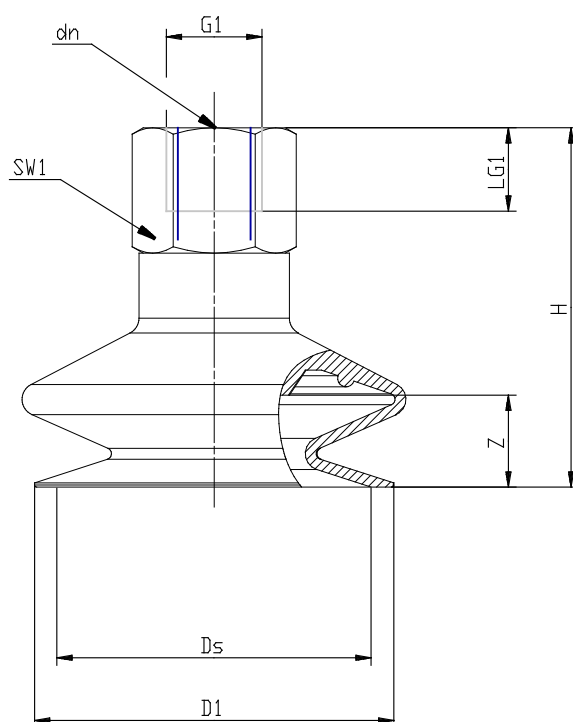

Bellows suction pads Series VTCL - Series VTCL (1,5 folds)

Product code: VTCL-250N-1/8F

Datasheet creation date: 19/05/2026 16:19

Check the most updated document online [click here](#)

TECHNICAL DATA

Series	VTCL
Materials	N = NBR
Thread size (mm)	G1/8
Thread type	F = female

Bellows suction pads Series VTCL - Series VTCL (1,5 folds)

Product code: VTCL-250N-1/8F

DIMENSIONS

D1 (mm)	23.7
DN (mm)	3.5
DS (mm)	22.5
G1	G1/8 F
H (mm)	35.0
LG1 (mm)	8.5
SW1 (mm)	14
Z (mm)	12.0
Suction pad	VTCL-250*
Nipple	NPV-R-1/8-F