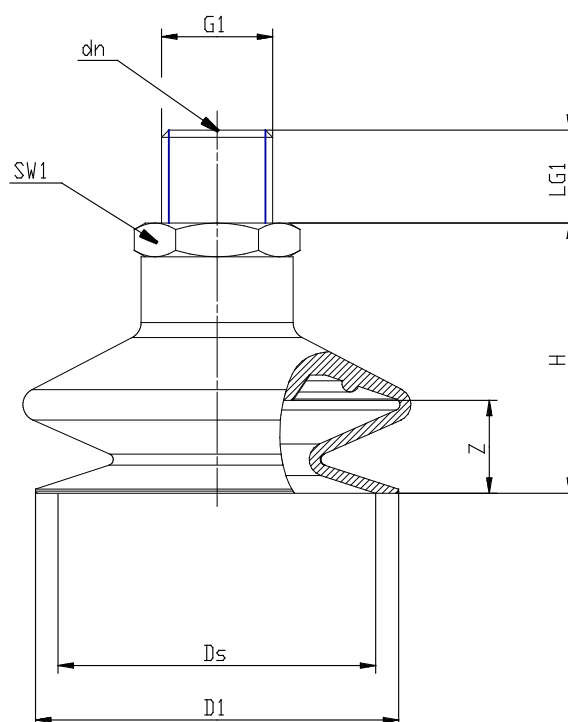

Bellows suction pads Series VTCL - Series VTCL (1,5 folds)

Product code: VTCL-200S-M5M

Datasheet creation date: 19/05/2026 16:42

Check the most updated document online [click here](#)

TECHNICAL DATA

Series	VTCL
Materials	S = Silicone
Thread size (mm)	M5
Thread type	M = male

Bellows suction pads Series VTCL - Series VTCL (1,5 folds)

Product code: VTCL-200S-M5M

DIMENSIONS

D1 (mm)	18.3
DN (mm)	2.5
DS (mm)	18.1
G1	M5M
H (mm)	20.5
LG1 (mm)	4.5
SW1 (mm)	7
Z (mm)	5.0
Suction pad	VTCL-200*
Nipple	NPV-D-M5-M