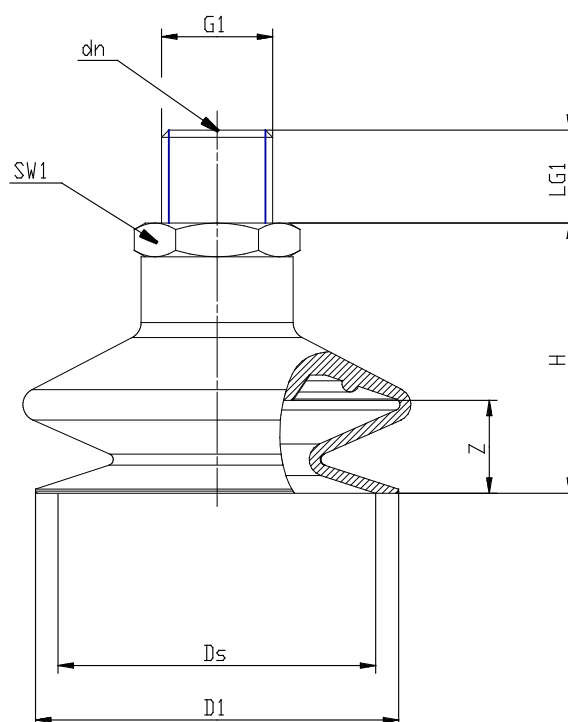

Bellows suction pads Series VTCL - Series VTCL (1,5 folds)

Product code: VTCL-200S-1/8M

Datasheet creation date: 19/05/2026 16:20

Check the most updated document online [click here](#)

TECHNICAL DATA

Series	VTCL
Materials	S = Silicone
Thread size (mm)	G1/8
Thread type	M = male

Bellows suction pads Series VTCL - Series VTCL (1,5 folds)

Product code: VTCL-200S-1/8M

DIMENSIONS

D1 (mm)	18.3
DN (mm)	3.5
DS (mm)	18.1
G1	G1/8 M
H (mm)	21.5
LG1 (mm)	7.5
SW1 (mm)	14
Z (mm)	5.0
Suction pad	VTCL-200*
Nipple	NPV-R-1/8-M