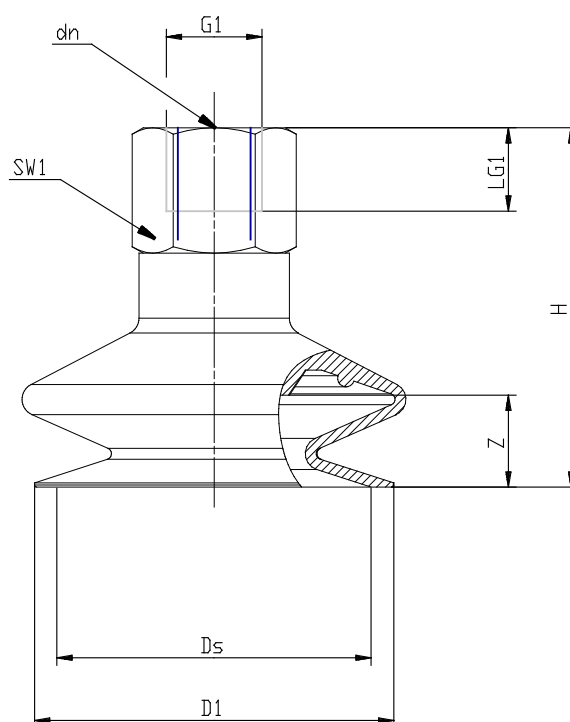

Bellows suction pads Series VTCL - Series VTCL (1,5 folds)

Product code: VTCL-200S-1/8F

Datasheet creation date: 19/05/2026 16:20

Check the most updated document online [click here](#)

TECHNICAL DATA

Series	VTCL
Materials	S = Silicone
Thread size (mm)	G1/8
Thread type	F = female

Bellows suction pads Series VTCL - Series VTCL (1,5 folds)

Product code: VTCL-200S-1/8F

DIMENSIONS

D1 (mm)	18.3
DN (mm)	3.5
DS (mm)	18.1
G1	G1/8 F
H (mm)	27.5
LG1 (mm)	8.5
SW1 (mm)	14
Z (mm)	5.0
Suction pad	VTCL-200*
Nipple	NPV-R-1/8-F