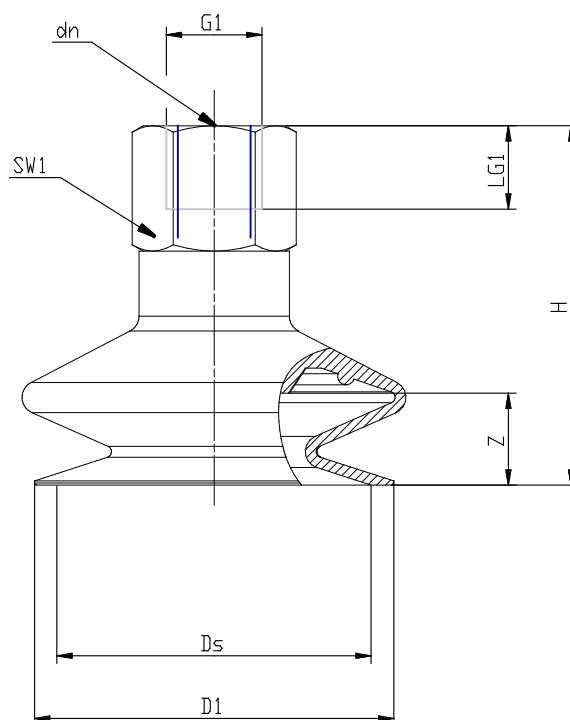

Bellows suction pads Series VTCL - Series VTCL (1,5 folds)

Product code: VTCL-200N-1/8F

Datasheet creation date: 19/05/2026 16:21

Check the most updated document online [click here](#)

TECHNICAL DATA

Series	VTCL
Materials	N = NBR
Thread size (mm)	G1/8
Thread type	F = female

Bellows suction pads Series VTCL - Series VTCL (1,5 folds)

Product code: VTCL-200N-1/8F

DIMENSIONS

D1 (mm)	18.3
DN (mm)	3.5
DS (mm)	18.1
G1	G1/8 F
H (mm)	27.5
LG1 (mm)	8.5
SW1 (mm)	14
Z (mm)	5.0
Suction pad	VTCL-200*
Nipple	NPV-R-1/8-F