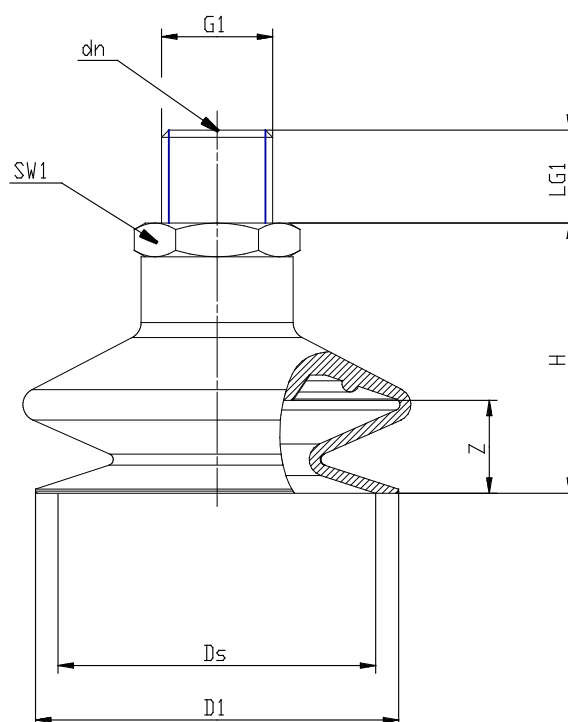

Bellows suction pads Series VTCL - Series VTCL (1,5 folds)

Product code: VTCL-160S-M5M

Datasheet creation date: 19/05/2026 16:42

Check the most updated document online [click here](#)

TECHNICAL DATA

Series	VTCL
Materials	S = Silicone
Thread size (mm)	M5
Thread type	M = male

Bellows suction pads Series VTCL - Series VTCL (1,5 folds)

Product code: VTCL-160S-M5M

DIMENSIONS

D1 (mm)	16.5
DN (mm)	2.5
DS (mm)	15.6
G1	M5M
H (mm)	24.0
LG1 (mm)	5.0
SW1 (mm)	7
Z (mm)	6.0
Suction pad	VTCL-160*
Nipple	NPV-D-M5-M