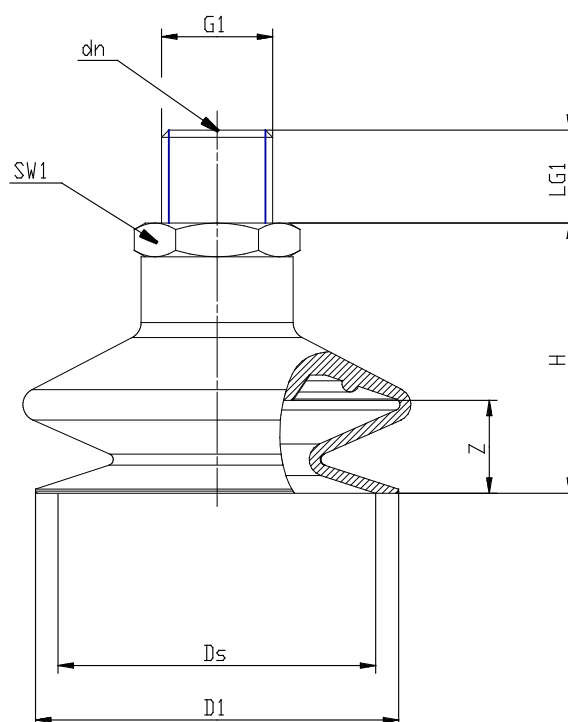

## Bellows suction pads Series VTCL - Series VTCL (1,5 folds)

Product code: VTCL-160S-1/8M

Datasheet creation date: 19/05/2026 16:20

Check the most updated document online [click here](#)

### TECHNICAL DATA

<b>Series</b>	VTCL
<b>Materials</b>	S = Silicone
<b>Thread size (mm)</b>	G1/8
<b>Thread type</b>	M = male

## Bellows suction pads Series VTCL - Series VTCL (1,5 folds)

Product code: VTCL-160S-1/8M

### DIMENSIONS

<b>D1 (mm)</b>	16.5
<b>DN (mm)</b>	3.5
<b>DS (mm)</b>	15.6
<b>G1</b>	G1/8 M
<b>H (mm)</b>	25.0
<b>LG1 (mm)</b>	7.5
<b>SW1 (mm)</b>	14
<b>Z (mm)</b>	6.0
<b>Suction pad</b>	VTCL-160*
<b>Nipple</b>	NPV-R-1/8-M