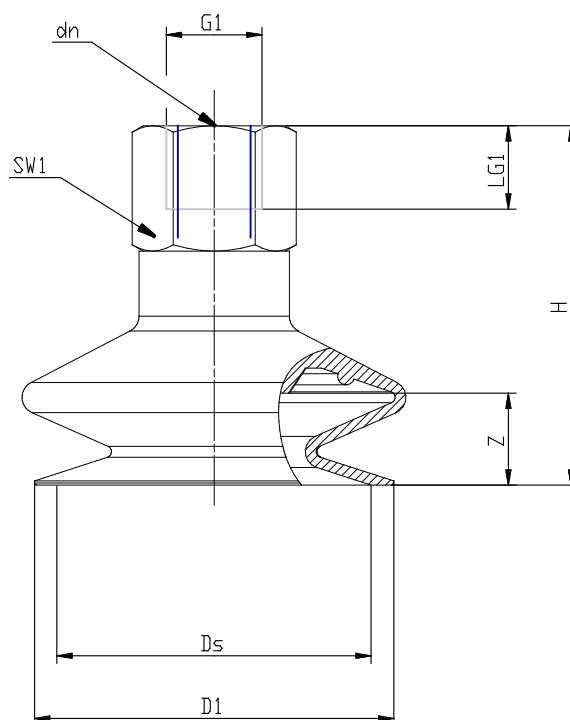

## Bellows suction pads Series VTCL - Series VTCL (1,5 folds)

Product code: VTCL-160S-1/8F

Datasheet creation date: 19/05/2026 16:21

Check the most updated document online [click here](#)

### TECHNICAL DATA

<b>Series</b>	VTCL
<b>Materials</b>	S = Silicone
<b>Thread size (mm)</b>	G1/8
<b>Thread type</b>	F = female

## Bellows suction pads Series VTCL - Series VTCL (1,5 folds)

Product code: VTCL-160S-1/8F

### DIMENSIONS

<b>D1 (mm)</b>	16.5
<b>DN (mm)</b>	3.5
<b>DS (mm)</b>	15.6
<b>G1</b>	G1/8 F
<b>H (mm)</b>	31.0
<b>LG1 (mm)</b>	8.5
<b>SW1 (mm)</b>	14
<b>Z (mm)</b>	6.0
<b>Suction pad</b>	VTCL-160*
<b>Nipple</b>	NPV-R-1/8-F