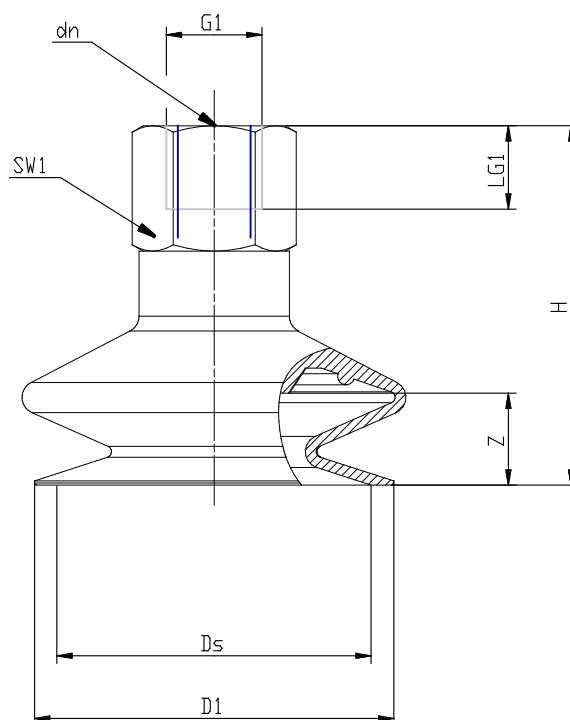

Bellows suction pads Series VTCL - Series VTCL (1,5 folds)

Product code: VTCL-160N-1/8F

Datasheet creation date: 19/05/2026 16:20

Check the most updated document online [click here](#)

TECHNICAL DATA

Series	VTCL
Materials	N = NBR
Thread size (mm)	G1/8
Thread type	F = female

Bellows suction pads Series VTCL - Series VTCL (1,5 folds)

Product code: VTCL-160N-1/8F

DIMENSIONS

D1 (mm)	16.5
DN (mm)	3.5
DS (mm)	15.6
G1	G1/8 F
H (mm)	31.0
LG1 (mm)	8.5
SW1 (mm)	14
Z (mm)	6.0
Suction pad	VTCL-160*
Nipple	NPV-R-1/8-F