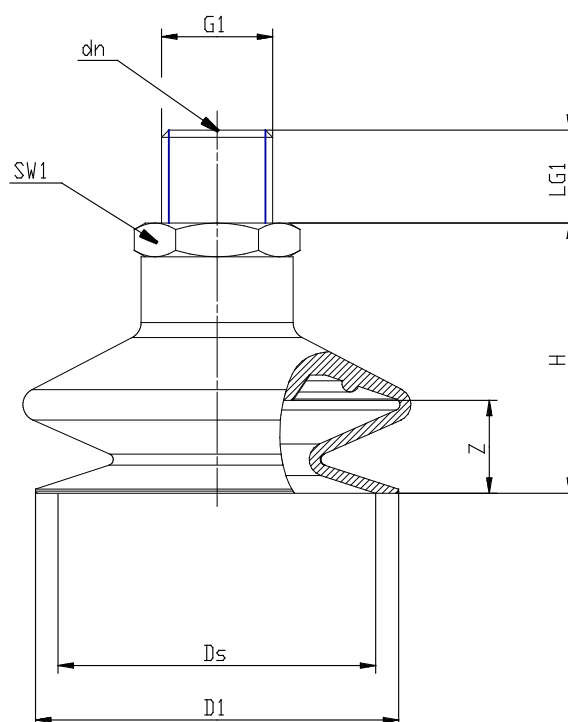

Bellows suction pads Series VTCL - Series VTCL (1,5 folds)

Product code: VTCL-140S-M5M

Datasheet creation date: 19/05/2026 16:20

Check the most updated document online [click here](#)

TECHNICAL DATA

Series	VTCL
Materials	S = Silicone
Thread size (mm)	M5
Thread type	M = male

Bellows suction pads Series VTCL - Series VTCL (1,5 folds)

Product code: VTCL-140S-M5M

DIMENSIONS

D1 (mm)	13.0
DN (mm)	2.5
DS (mm)	12.5
G1	M5M
H (mm)	21.0
LG1 (mm)	4.5
SW1 (mm)	7
Z (mm)	5.0
Suction pad	VTCL-140*
Nipple	NPV-D-M5-M