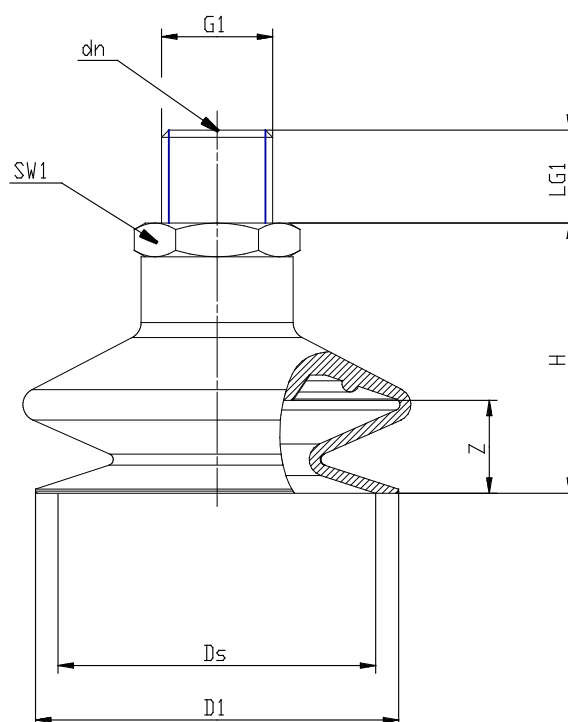

## Bellows suction pads Series VTCL - Series VTCL (1,5 folds)

Product code: VTCL-140S-1/8M

Datasheet creation date: 19/05/2026 16:20

Check the most updated document online [click here](#)

### TECHNICAL DATA

<b>Series</b>	VTCL
<b>Materials</b>	S = Silicone
<b>Thread size (mm)</b>	G1/8
<b>Thread type</b>	M = male

## Bellows suction pads Series VTCL - Series VTCL (1,5 folds)

Product code: VTCL-140S-1/8M

### DIMENSIONS

<b>D1 (mm)</b>	13.0
<b>DN (mm)</b>	3.5
<b>DS (mm)</b>	12.5
<b>G1</b>	G1/8 M
<b>H (mm)</b>	22.0
<b>LG1 (mm)</b>	7.5
<b>SW1 (mm)</b>	14
<b>Z (mm)</b>	5.0
<b>Suction pad</b>	VTCL-140*
<b>Nipple</b>	NPV-R-1/8-M