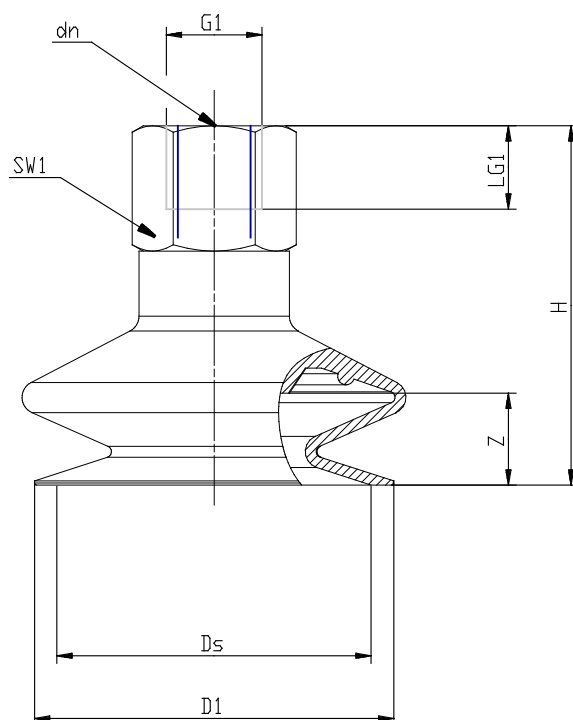

Bellows suction pads Series VTCL - Series VTCL (1,5 folds)

Product code: VTCL-140S-1/8F

Datasheet creation date: 19/05/2026 16:20

Check the most updated document online [click here](#)

TECHNICAL DATA

Series	VTCL
Materials	S = Silicone
Thread size (mm)	G1/8
Thread type	F = female

Bellows suction pads Series VTCL - Series VTCL (1,5 folds)

Product code: VTCL-140S-1/8F

DIMENSIONS

D1 (mm)	13.0
DN (mm)	3.5
DS (mm)	12.5
G1	G1/8 F
H (mm)	28.0
LG1 (mm)	8.5
SW1 (mm)	14
Z (mm)	5.0
Suction pad	VTCL-140*
Nipple	NPV-R-1/8-F