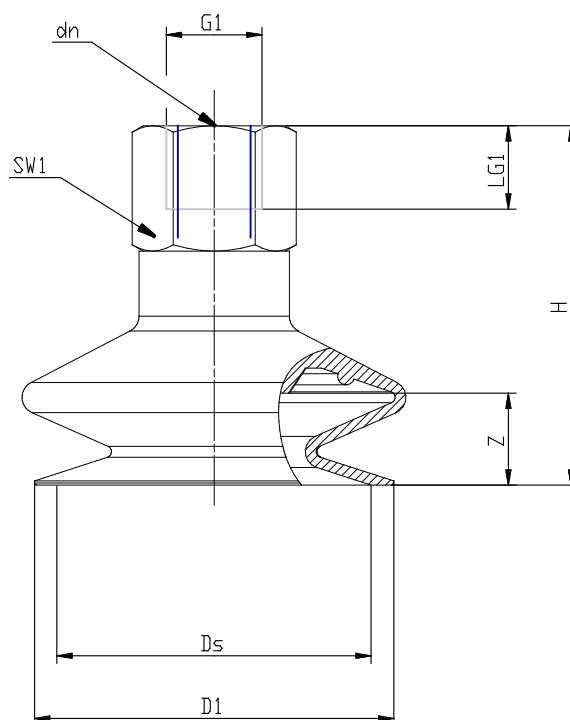

Bellows suction pads Series VTCL - Series VTCL (1,5 folds)

Product code: VTCL-140N-1/8F

Datasheet creation date: 19/05/2026 16:20

Check the most updated document online [click here](#)

TECHNICAL DATA

Series	VTCL
Materials	N = NBR
Thread size (mm)	G1/8
Thread type	F = female

Bellows suction pads Series VTCL - Series VTCL (1,5 folds)

Product code: VTCL-140N-1/8F

DIMENSIONS

D1 (mm)	13.0
DN (mm)	3.5
DS (mm)	12.5
G1	G1/8 F
H (mm)	28.0
LG1 (mm)	8.5
SW1 (mm)	14
Z (mm)	5.0
Suction pad	VTCL-140*
Nipple	NPV-R-1/8-F