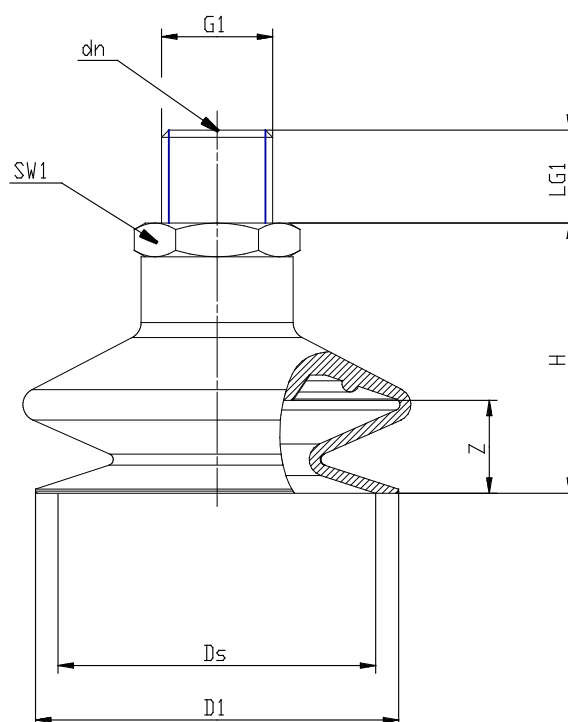

Bellows suction pads Series VTCL - Series VTCL (1,5 folds)

Product code: VTCL-110S-1/8M

Datasheet creation date: 19/05/2026 16:42

Check the most updated document online [click here](#)

TECHNICAL DATA

Series	VTCL
Materials	S = Silicone
Thread size (mm)	G1/8
Thread type	M = male

Bellows suction pads Series VTCL - Series VTCL (1,5 folds)

Product code: VTCL-110S-1/8M

DIMENSIONS

D1 (mm)	11.0
DN (mm)	3.5
DS (mm)	10.4
G1	G1/8 M
H (mm)	22.0
LG1 (mm)	7.5
SW1 (mm)	14
Z (mm)	4.0
Suction pad	VTCL-110*
Nipple	NPV-R-1/8-M