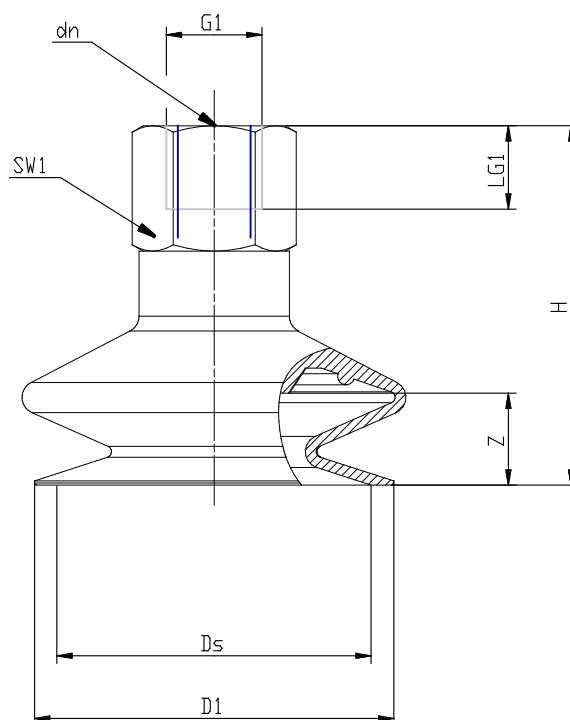

Bellows suction pads Series VTCL - Series VTCL (1,5 folds)

Product code: VTCL-110S-1/8F

Datasheet creation date: 19/05/2026 16:21

Check the most updated document online [click here](#)

TECHNICAL DATA

Series	VTCL
Materials	S = Silicone
Thread size (mm)	G1/8
Thread type	F = female

Bellows suction pads Series VTCL - Series VTCL (1,5 folds)

Product code: VTCL-110S-1/8F

DIMENSIONS

D1 (mm)	11.0
DN (mm)	3.5
DS (mm)	10.4
G1	G1/8 F
H (mm)	28.0
LG1 (mm)	8.5
SW1 (mm)	14
Z (mm)	4.0
Suction pad	VTCL-110*
Nipple	NPV-R-1/8-F