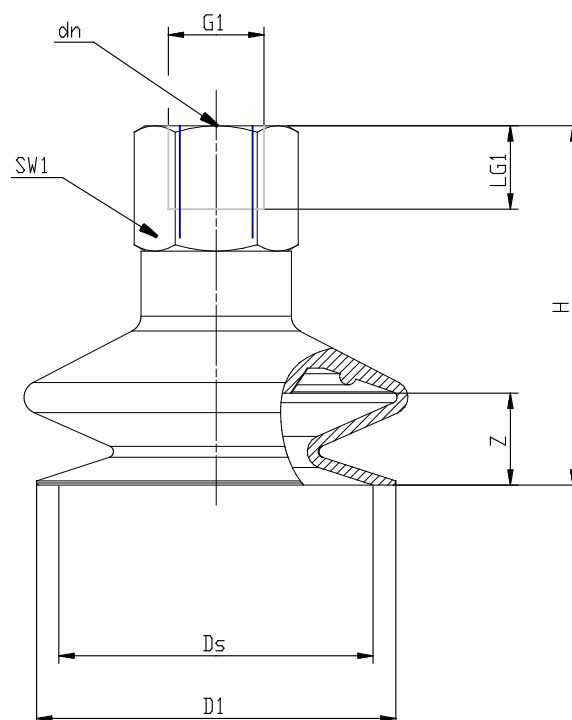

Bellows suction pads Series VTCL - Series VTCL (1,5 folds)

Product code: VTCL-110N-1/8F

Datasheet creation date: 19/05/2026 16:20

Check the most updated document online [click here](#)

TECHNICAL DATA

Series	VTCL
Materials	N = NBR
Thread size (mm)	G1/8
Thread type	F = female

Bellows suction pads Series VTCL - Series VTCL (1,5 folds)

Product code: VTCL-110N-1/8F

DIMENSIONS

D1 (mm)	11.0
DN (mm)	3.5
DS (mm)	10.4
G1	G1/8 F
H (mm)	28.0
LG1 (mm)	8.5
SW1 (mm)	14
Z (mm)	4.0
Suction pad	VTCL-110*
Nipple	NPV-R-1/8-F