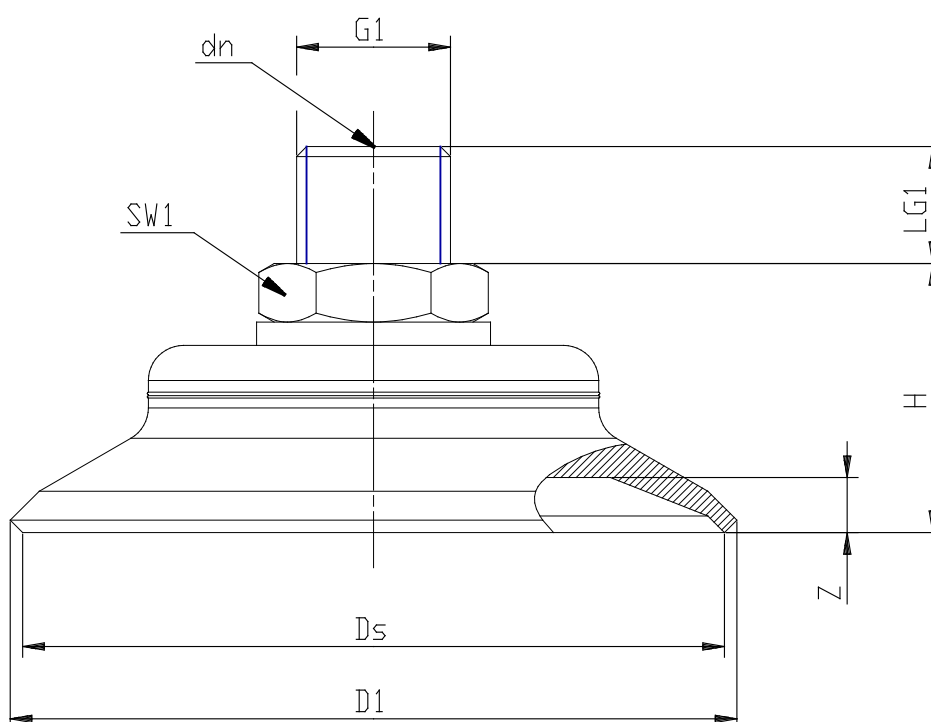

Flat suction pads (round) Series VTCF - Series VTCF

Product code: VTCF-0600S-1/4M

Datasheet creation date: 19/05/2026 16:20

Check the most updated document online [click here](#)

TECHNICAL DATA

| | |
|--------------------|--------------|
| Series | VTCF |
| Materials | S = Silicone |
| Thread size | G1/4 |
| Thread type | M = male |

Flat suction pads (round) Series VTCF - Series VTCF

Product code: VTCF-0600S-1/4M

DIMENSIONS

| | |
|--------------------|-------------|
| D1 (mm) | 62.1 |
| DN (mm) | 5.5 |
| DS (mm) | 60.0 |
| H (mm) | 23.0 |
| LG1 (mm) | 10.0 |
| SW1 (mm) | 17 |
| Z (mm) | 5.0 |
| Suction pad | VTCF-0600* |
| Nipple | NPV-N-1/4-M |