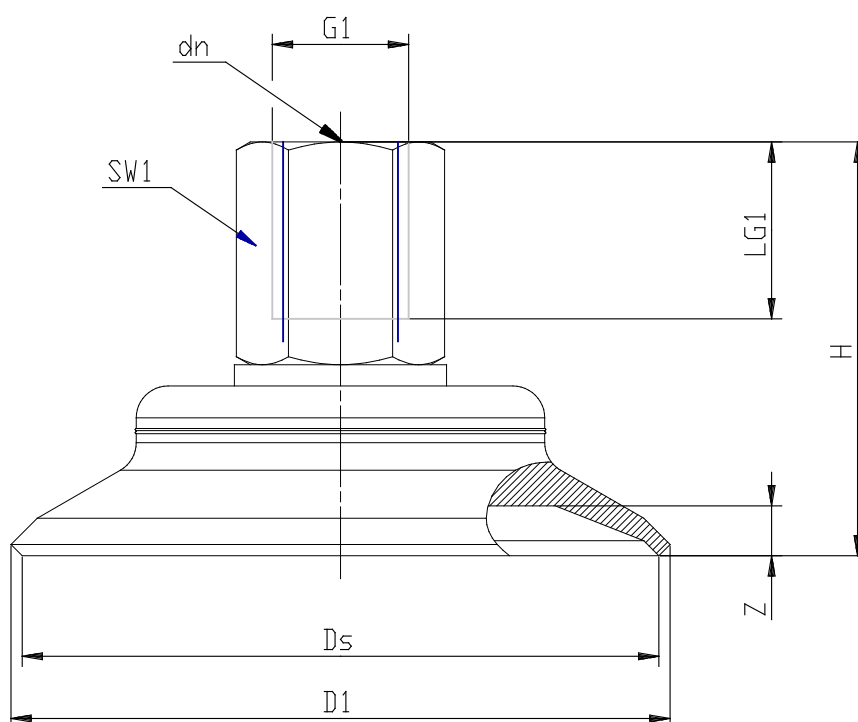

## Flat suction pads (round) Series VTCF - Series VTCF

Product code: VTCF-0600N-1/4F

Datasheet creation date: 19/05/2026 16:19

Check the most updated document online [click here](#)

### TECHNICAL DATA

<b>Series</b>	VTCF
<b>Materials</b>	N = NBR
<b>Thread size</b>	G1/4
<b>Thread type</b>	F = female

## Flat suction pads (round) Series VTCF - Series VTCF

Product code: VTCF-0600N-1/4F

### DIMENSIONS

<b>D1 (mm)</b>	62.1
<b>DN (mm)</b>	5.5
<b>DS (mm)</b>	60.0
<b>H (mm)</b>	39.0
<b>LG1 (mm)</b>	11.0
<b>SW1 (mm)</b>	17
<b>Z (mm)</b>	5.0
<b>Suction pad</b>	VTCF-0600*
<b>Nipple</b>	NPV-N-1/4-F