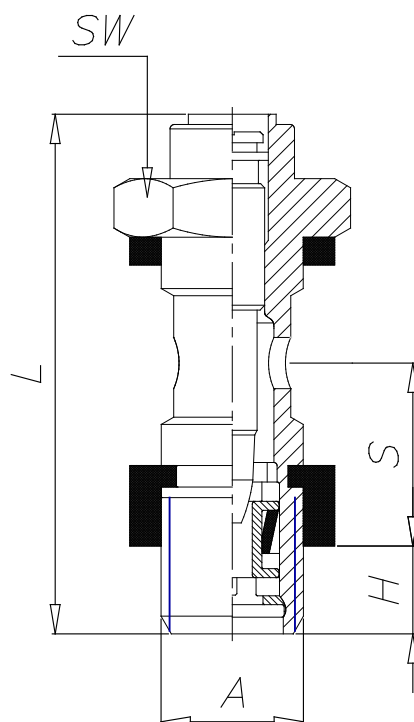

Valves - Series SVU

Product code: SVU 602-M5

Datasheet creation date: 19/05/2026 17:11

Check the most updated document online [click here](#)

TECHNICAL DATA

Mod.	SVU 602-M5
------	------------

Valves - Series SVU

Product code: SVU 602-M5

DIMENSIONS

A	M5
H (mm)	3.5
L (mm)	21.5
S (mm)	5.5
SW (mm)	8
M (mm)	-