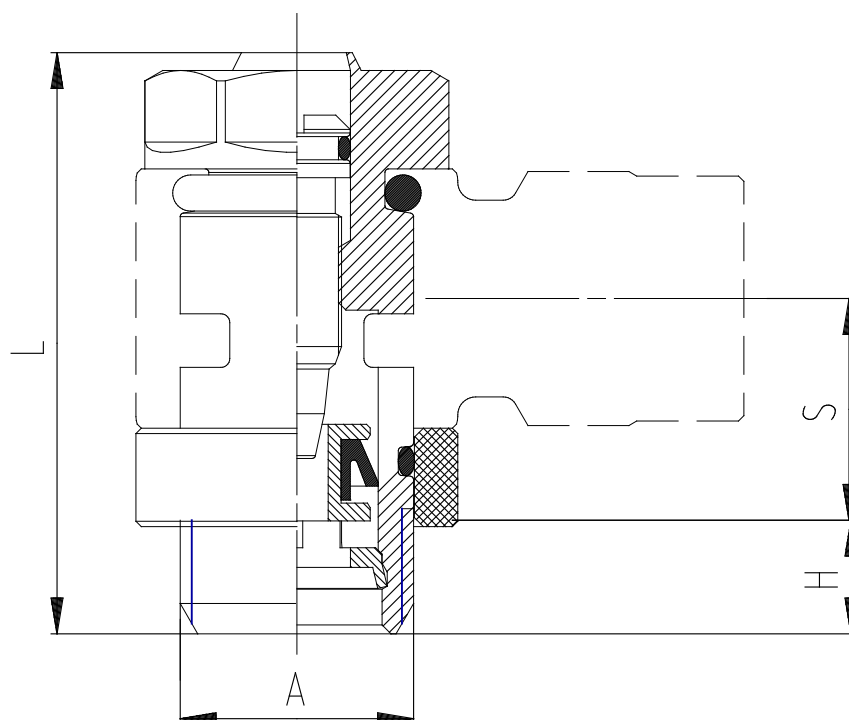

Valves - Series SCU

Product code: SCU 606-1/4

Datasheet creation date: 19/05/2026 08:50

Check the most updated document online [click here](#)

TECHNICAL DATA

Mod.	SCU 606-1/4
------	-------------

Valves - Series SCU

Product code: SCU 606-1/4

DIMENSIONS

A	G1/4
H (mm)	6.0
L (mm)	32.5
S (mm)	12.5
M (mm)	-
SW (mm)	15