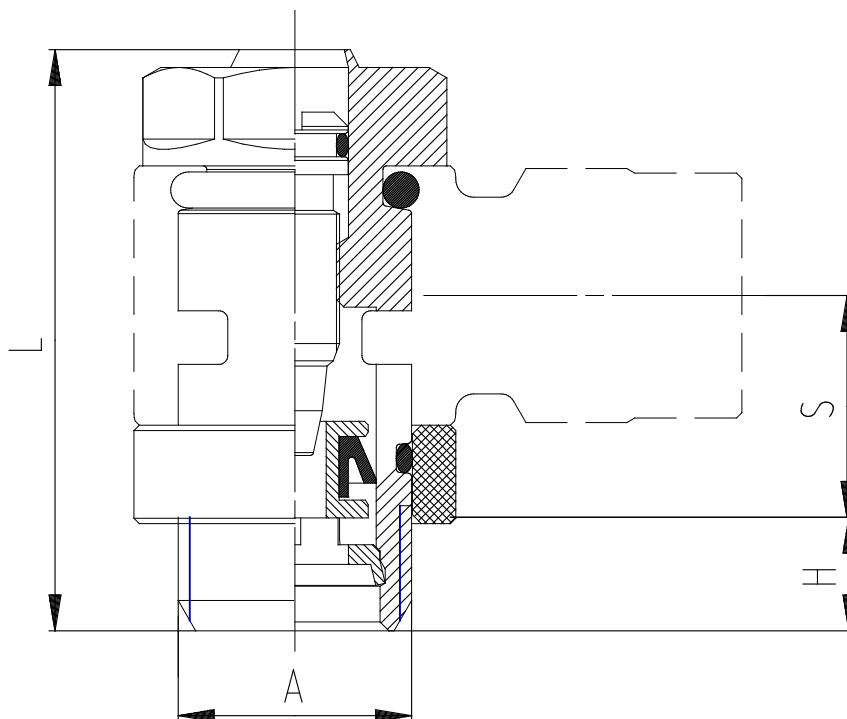

Valves - Series SCU

Product code: SCU 604-1/8

Datasheet creation date: 19/05/2026 08:50

Check the most updated document online [click here](#)

TECHNICAL DATA

Mod.	SCU 604-1/8
------	-------------

Valves - Series SCU

Product code: SCU 604-1/8

DIMENSIONS

A	G1/8
H (mm)	5.0
L (mm)	31.5
S (mm)	12.5
M (mm)	-
SW (mm)	12