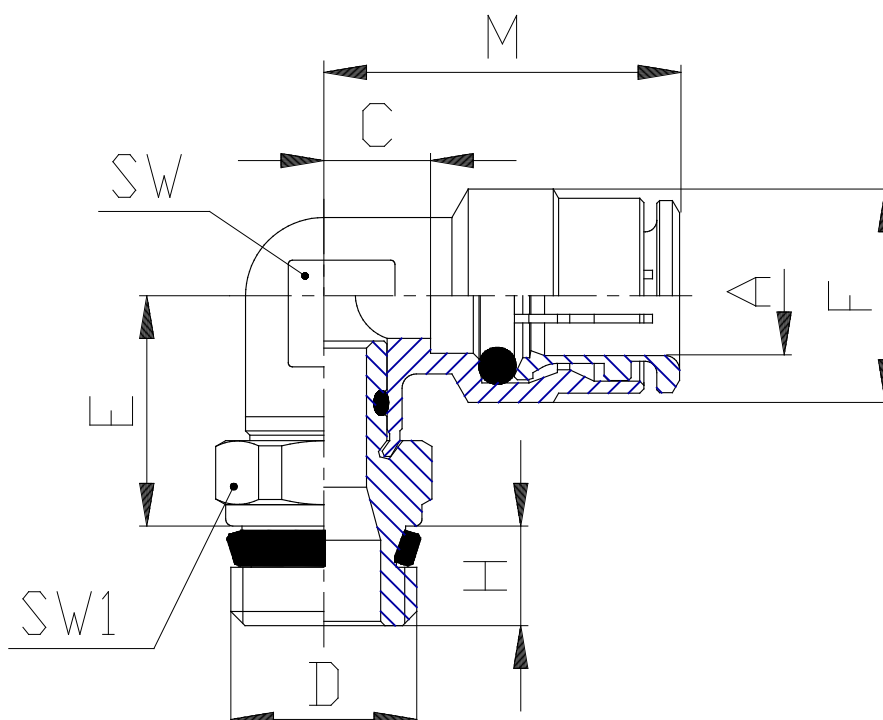

## Mod. S6520 - Series 6000 fittings

Product code: S6520 8-1/8

Datasheet creation date: 19/05/2026 08:54

Check the most updated document online [click here](#)

### TECHNICAL DATA

Mod.	S6520 8-1/8
------	-------------

## Mod. S6520 - Series 6000 fittings

Product code: S6520 8-1/8

### DIMENSIONS

<b>A (mm)</b>	8
<b>D (mm)</b>	G1/8
<b>C (mm)</b>	5.0
<b>E (mm)</b>	16.0
<b>F (mm)</b>	14.2
<b>H (mm)</b>	5.5
<b>M (mm)</b>	22.5
<b>SW (mm)</b>	11
<b>SW1 (mm)</b>	12