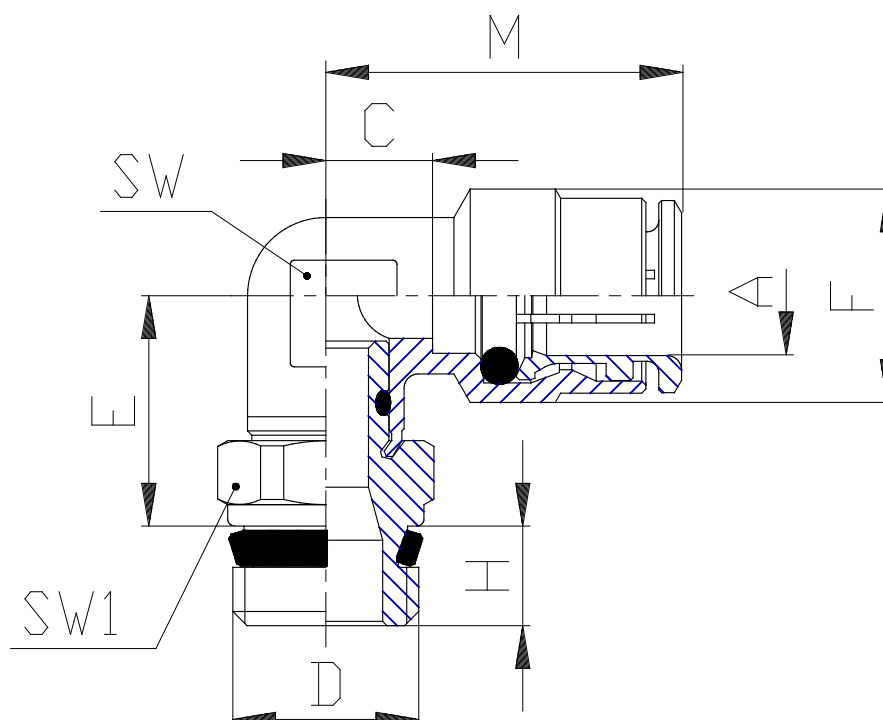

Mod. S6520 - Series 6000 fittings

Product code: S6520 8-1/4

Datasheet creation date: 19/05/2026 09:07

Check the most updated document online [click here](#)

TECHNICAL DATA

Mod.	S6520 8-1/4
------	-------------

Mod. S6520 - Series 6000 fittings

Product code: S6520 8-1/4

DIMENSIONS

A (mm)	8
D (mm)	G1/4
C (mm)	5.0
E (mm)	16.0
F (mm)	14.2
H (mm)	7.0
M (mm)	22.5
SW (mm)	11
SW1 (mm)	14