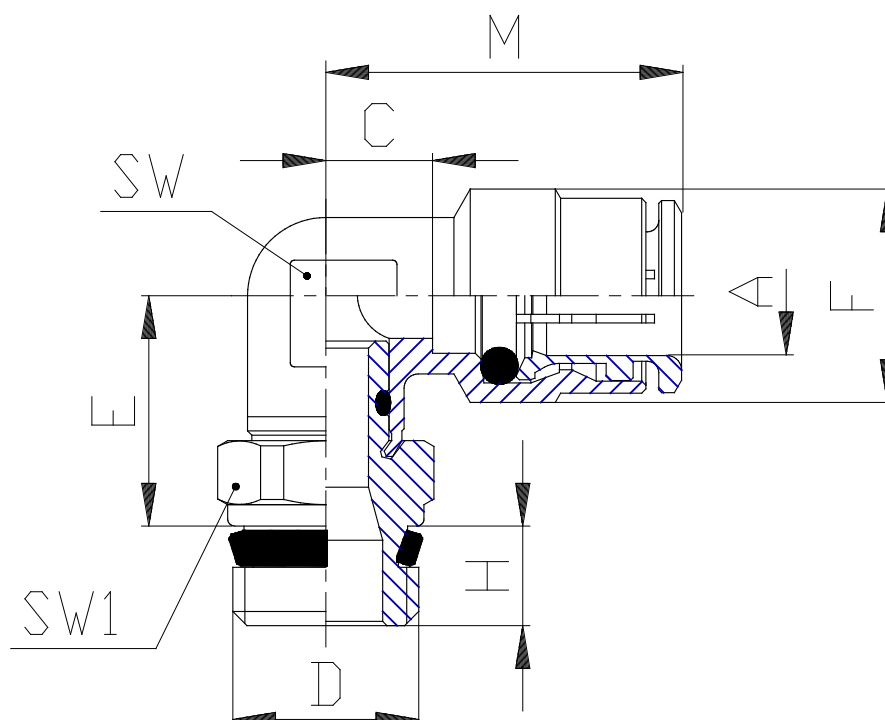

Mod. S6520 - Series 6000 fittings

Product code: S6520 4-1/8

Datasheet creation date: 19/05/2026 08:54

Check the most updated document online [click here](#)

TECHNICAL DATA

Mod.	S6520 4-1/8
------	-------------

Mod. S6520 - Series 6000 fittings

Product code: S6520 4-1/8

DIMENSIONS

A (mm)	4
D (mm)	G1/8
C (mm)	3.5
E (mm)	14.5
F (mm)	9.0
H (mm)	5.5
M (mm)	17.5
SW (mm)	8
SW1 (mm)	12