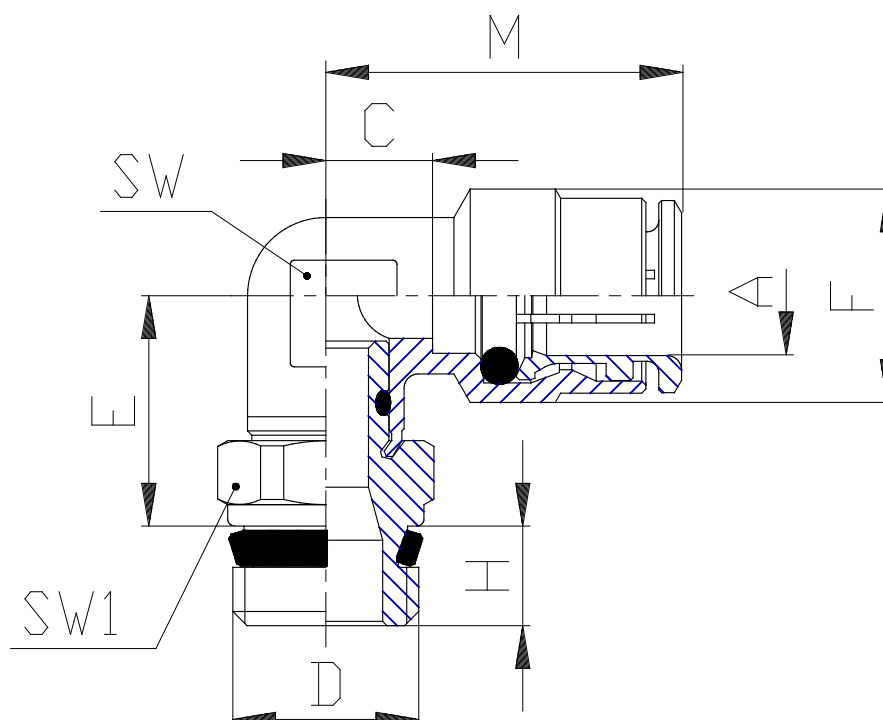

Mod. S6520 - Series 6000 fittings

Product code: S6520 14-3/8

Datasheet creation date: 19/05/2026 18:06

Check the most updated document online [click here](#)

TECHNICAL DATA

Mod.	S6520 14-3/8
------	--------------

Mod. S6520 - Series 6000 fittings

Product code: S6520 14-3/8

DIMENSIONS

A (mm)	14
D (mm)	G3/8
C (mm)	8.3
E (mm)	21.0
F (mm)	21.5
H (mm)	8.0
M (mm)	28.5
SW (mm)	17
SW1 (mm)	19