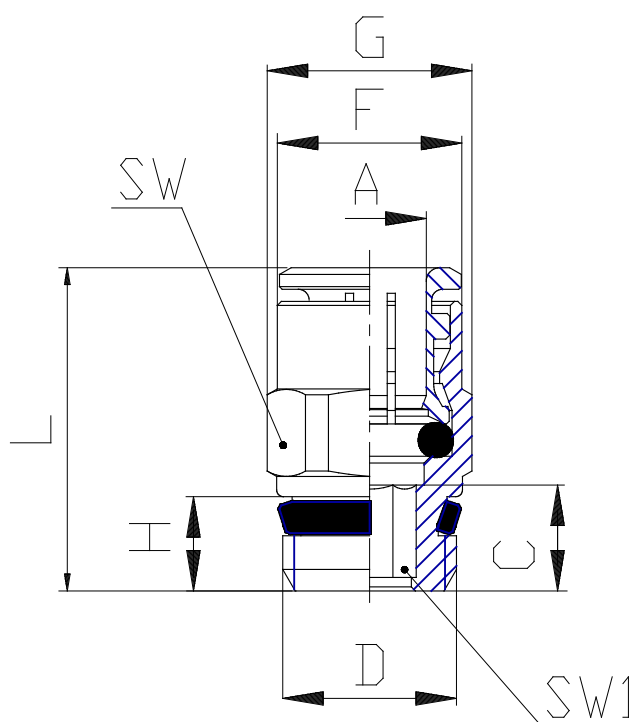

Mod. S6510 - Series 6000 fittings

Product code: S6510 8-1/8

Datasheet creation date: 19/05/2026 09:08

Check the most updated document online [click here](#)

■ TECHNICAL DATA

Mod.	S6510 8-1/8
------	-------------

Mod. S6510 - Series 6000 fittings

Product code: S6510 8-1/8

DIMENSIONS

A (mm)	8
D (mm)	G1/8
C (mm)	7.5
F (mm)	13.7
G (mm)	15.2
H (mm)	5.5
L (mm)	25.0
SW (mm)	14
SW1 (mm)	5.0
Weight (g)	13