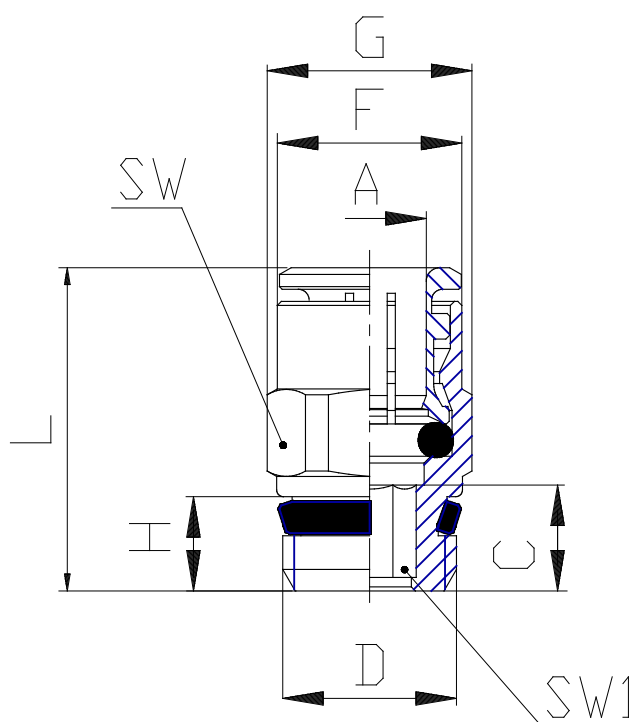

Mod. S6510 - Series 6000 fittings

Product code: S6510 5-1/4

Datasheet creation date: 19/05/2026 18:06

Check the most updated document online [click here](#)

■ TECHNICAL DATA

Mod.	S6510 5-1/4
------	-------------

Mod. S6510 - Series 6000 fittings

Product code: S6510 5-1/4

DIMENSIONS

A (mm)	5
D (mm)	G1/4
C (mm)	5.5
F (mm)	9.8
G (mm)	15.2
H (mm)	7.0
L (mm)	20.0
SW (mm)	14
SW1 (mm)	3.0
Weight (g)	14