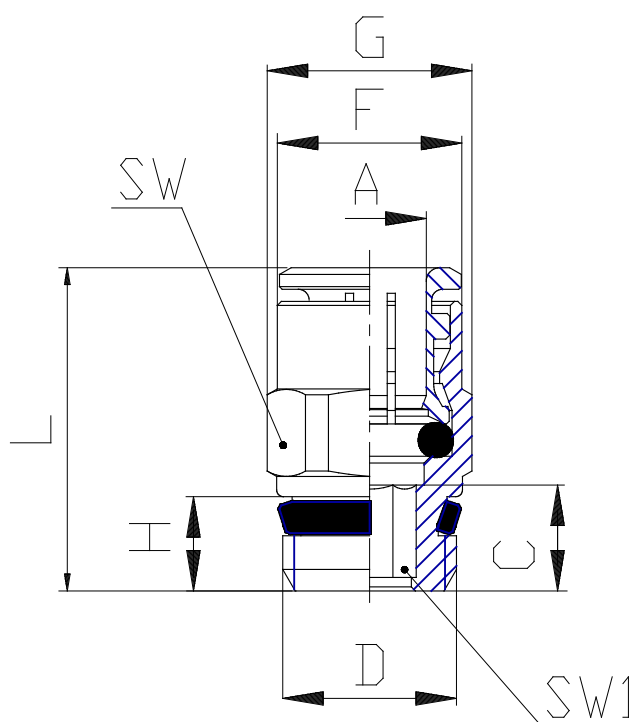

Mod. S6510 - Series 6000 fittings

Product code: S6510 4-1/4

Datasheet creation date: 19/05/2026 08:54

Check the most updated document online [click here](#)

■ TECHNICAL DATA

Mod.	S6510 4-1/4
------	-------------

Mod. S6510 - Series 6000 fittings

Product code: S6510 4-1/4

DIMENSIONS

A (mm)	4
D (mm)	G1/4
C (mm)	5.5
F (mm)	8.8
G (mm)	15.2
H (mm)	7.0
L (mm)	19.5
SW (mm)	14
SW1 (mm)	2.5
Weight (g)	15