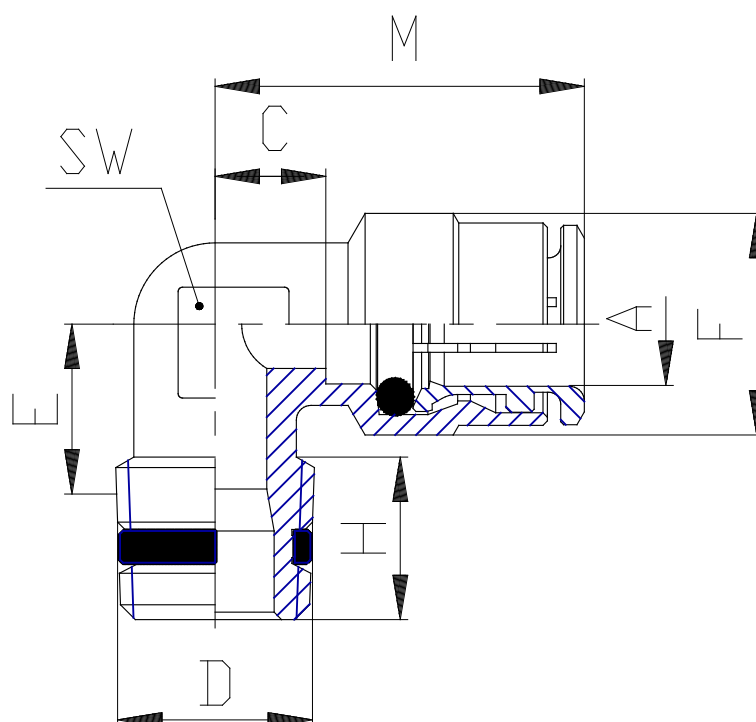

## Mod. S6500 - Series 6000 fittings

Product code: S6500 8-3/8

Datasheet creation date: 19/05/2026 18:06

Check the most updated document online [click here](#)

### TECHNICAL DATA

|      |             |
|------|-------------|
| Mod. | S6500 8-3/8 |
|------|-------------|

## Mod. S6500 - Series 6000 fittings

Product code: S6500 8-3/8

### DIMENSIONS

|                |      |
|----------------|------|
| <b>A (mm)</b>  | 8    |
| <b>D</b>       | R3/8 |
| <b>C (mm)</b>  | 7.5  |
| <b>E (mm)</b>  | 13.0 |
| <b>F (mm)</b>  | 15.0 |
| <b>H (mm)</b>  | 11.5 |
| <b>M (mm)</b>  | 25.0 |
| <b>SW (mm)</b> | 12   |