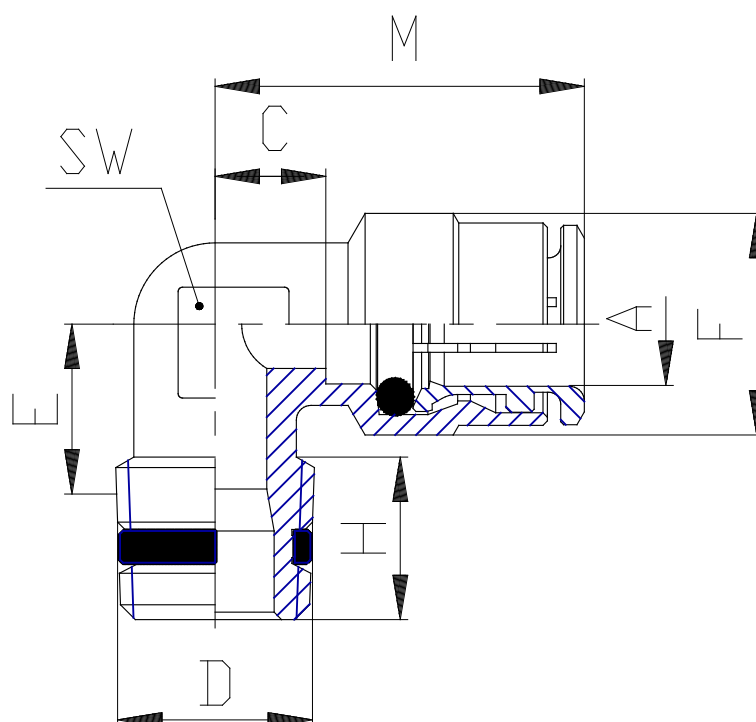

## Mod. S6500 - Series 6000 fittings

Product code: S6500 8-1/8

Datasheet creation date: 19/05/2026 08:54

Check the most updated document online [click here](#)

### TECHNICAL DATA

Mod.	S6500 8-1/8
------	-------------

## Mod. S6500 - Series 6000 fittings

Product code: S6500 8-1/8

### DIMENSIONS

<b>A (mm)</b>	8
<b>D</b>	R1/8
<b>C (mm)</b>	5.0
<b>E (mm)</b>	10.5
<b>F (mm)</b>	14.0
<b>H (mm)</b>	7.5
<b>M (mm)</b>	22.5
<b>SW (mm)</b>	11