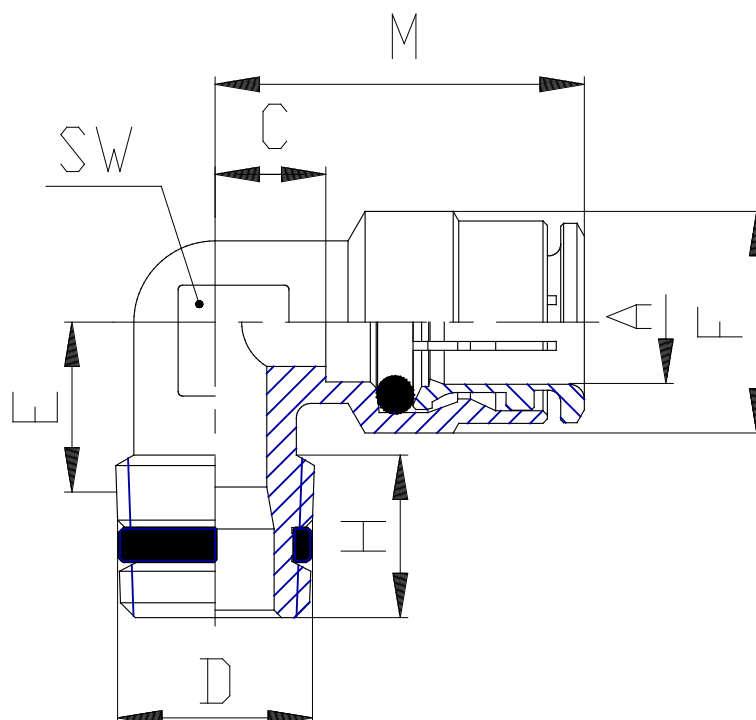

Mod. S6500 - Series 6000 fittings

Product code: S6500 8-1/4

Datasheet creation date: 19/05/2026 18:06

Check the most updated document online [click here](#)

TECHNICAL DATA

Mod.	S6500 8-1/4
------	-------------

Mod. S6500 - Series 6000 fittings

Product code: S6500 8-1/4

DIMENSIONS

A (mm)	8
D	R1/4
C (mm)	5.0
E (mm)	11.5
F (mm)	14.0
H (mm)	12.5
M (mm)	22.5
SW (mm)	11