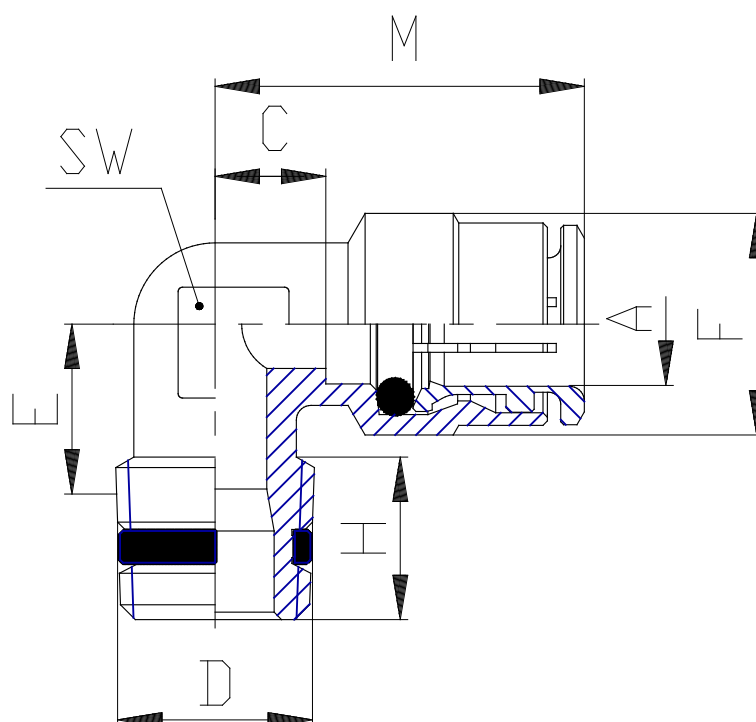

## Mod. S6500 - Series 6000 fittings

Product code: S6500 6-1/8

Datasheet creation date: 19/05/2026 08:54

Check the most updated document online [click here](#)

### ■ TECHNICAL DATA

Mod.	S6500 6-1/8
------	-------------

## Mod. S6500 - Series 6000 fittings

Product code: S6500 6-1/8

### DIMENSIONS

<b>A (mm)</b>	6
<b>D</b>	R1/8
<b>C (mm)</b>	4.0
<b>E (mm)</b>	9.0
<b>F (mm)</b>	12.5
<b>H (mm)</b>	7.5
<b>M (mm)</b>	20.0
<b>SW (mm)</b>	9