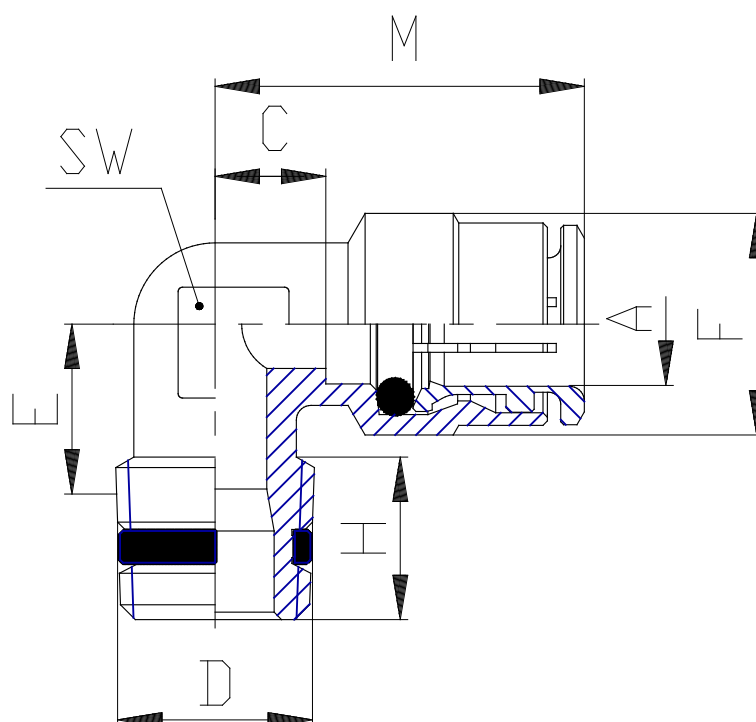

## Mod. S6500 - Series 6000 fittings

Product code: S6500 6-1/4

Datasheet creation date: 19/05/2026 18:06

Check the most updated document online [click here](#)

### TECHNICAL DATA

Mod.	S6500 6-1/4
------	-------------

## Mod. S6500 - Series 6000 fittings

Product code: S6500 6-1/4

### DIMENSIONS

<b>A (mm)</b>	6
<b>D</b>	R1/4
<b>C (mm)</b>	4.0
<b>E (mm)</b>	11.5
<b>F (mm)</b>	12.5
<b>H (mm)</b>	12.0
<b>M (mm)</b>	20.0
<b>SW (mm)</b>	9