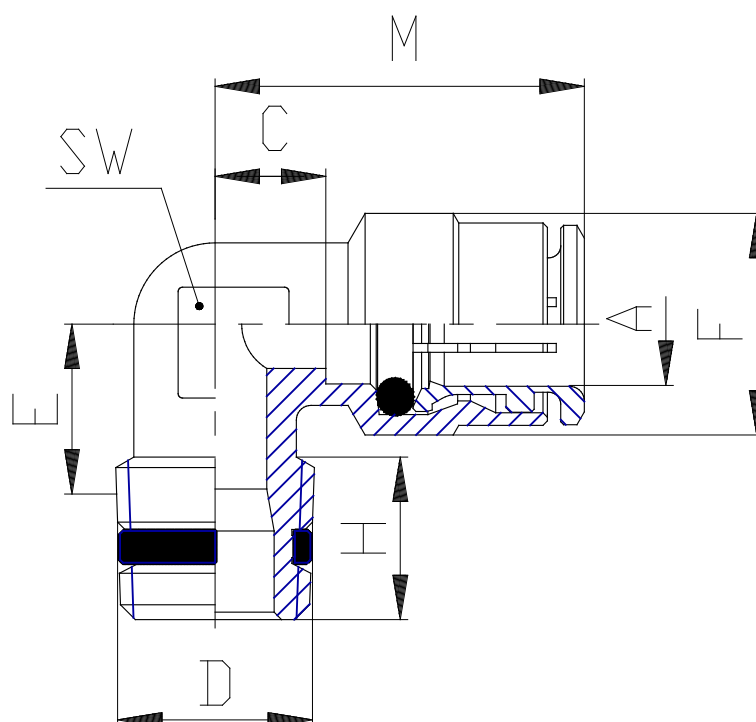

Mod. S6500 - Series 6000 fittings

Product code: S6500 5-1/8

Datasheet creation date: 19/05/2026 18:06

Check the most updated document online [click here](#)

TECHNICAL DATA

Mod.	S6500 5-1/8
------	-------------

Mod. S6500 - Series 6000 fittings

Product code: S6500 5-1/8

DIMENSIONS

A (mm)	5
D	R1/8
C (mm)	5.5
E (mm)	8.5
F (mm)	10.0
H (mm)	7.5
M (mm)	20.5
SW (mm)	9